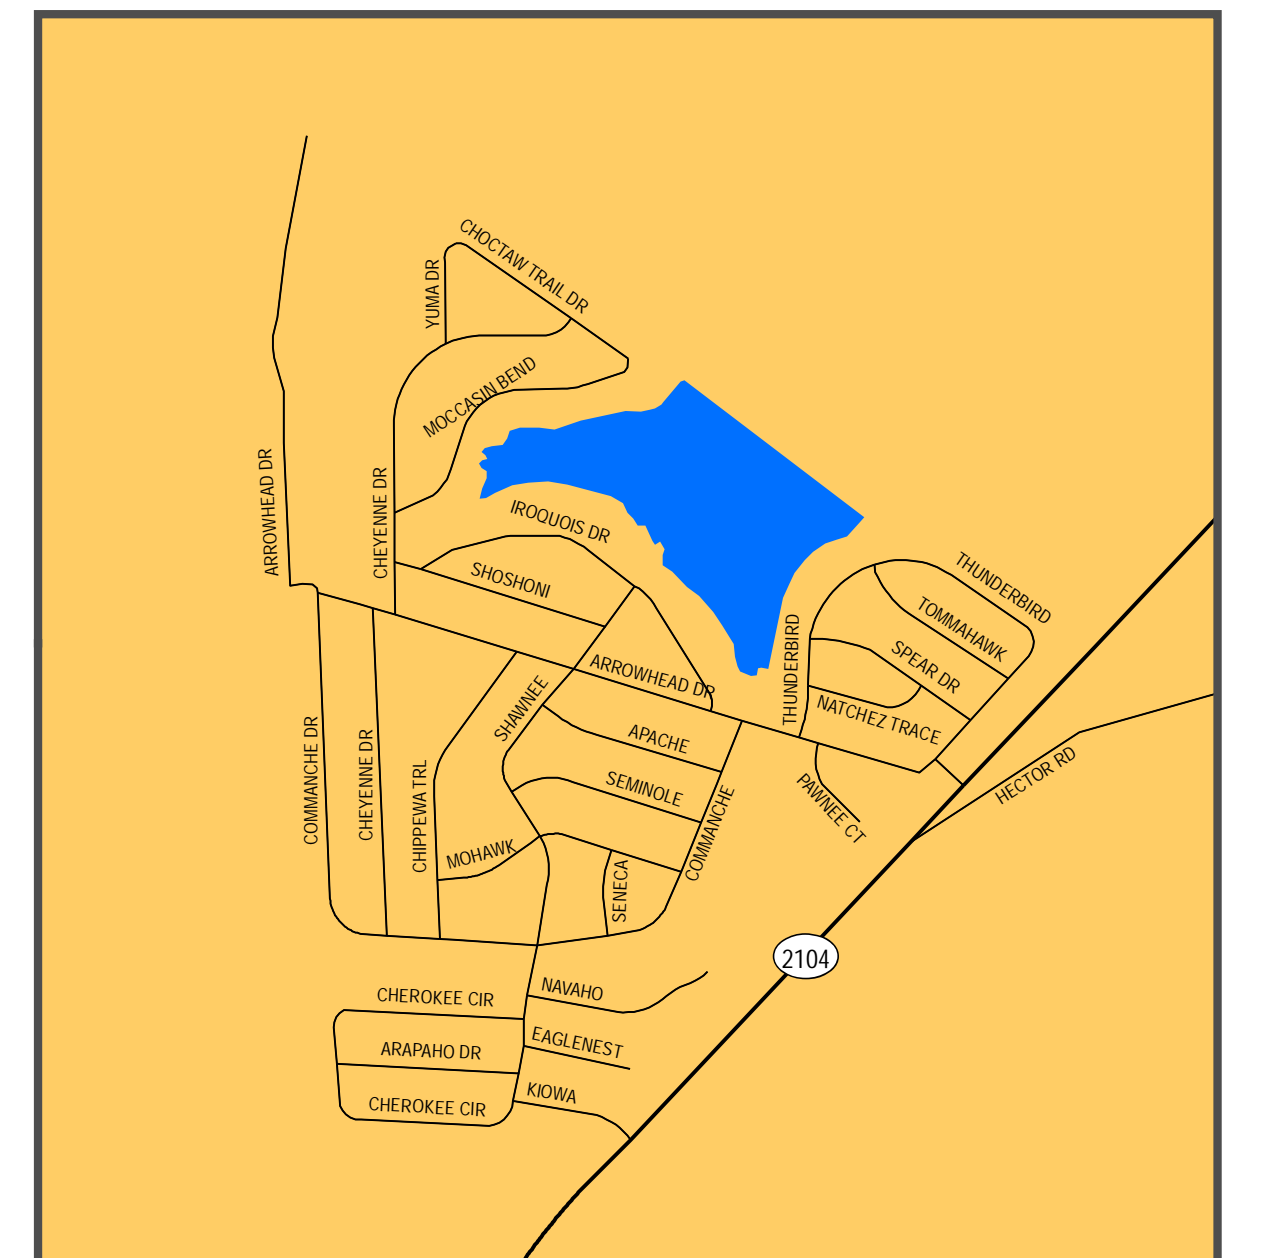

CITY OF SMITHVILLE

COLOVISTA

IDLE ACRES AREA

INDIAN LAKE

LAKE THUNDERBIRD

CITY OF
SMITHVILLE
 &
SMITHVILLE
 INDEPENDENT SCHOOL DISTRICT

- Smithville ISD
 - City Limits
 - County Line
 - River
 - Lake
- Roadway**
- US Highway
 - State FM
 - State Highway
 - Local Street
 - Other Roadway

BASTROP COUNTY TEXAS

Map Created by Bastrop County on: 04/06/2017
 Bastrop County provides this map "as is" and assumes no liability for its completeness or accuracy. This product is for informational purposes and may not have been prepared for or be suitable for legal, engineering, or surveying purposes. It does not represent an on-the-ground survey and represents only the approximate relative location of property boundaries.