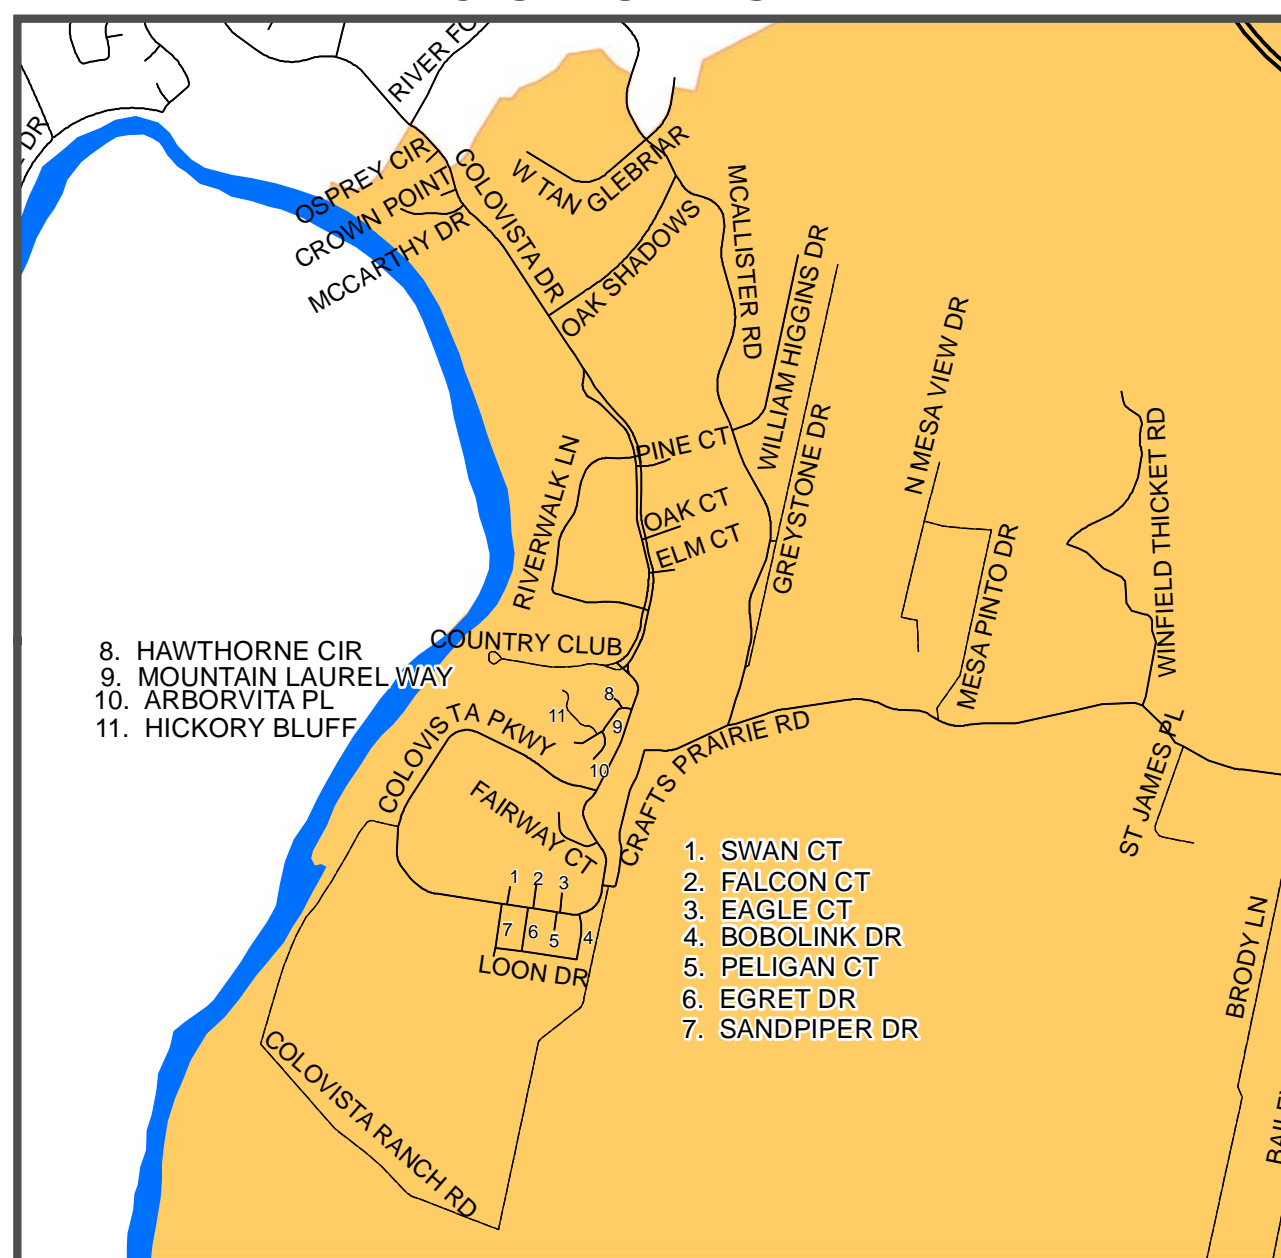

CITY OF SMITHVILLE

COLOVISTA

IDLE ACRES AREA

INDIAN LAKE

LAKE THUNDERBIRD

CITY OF
SMITHVILLE
 &
SMITHVILLE
 INDEPENDENT SCHOOL DISTRICT

- Smithville ISD
 - City Limits
 - County Line
 - River
 - Lake
- Roadway**
- US Highway
 - State FM
 - State Highway
 - Local Street
 - Other Roadway

BASTROP COUNTY TEXAS

Map Created by Bastrop County on: 04/06/2017
 Bastrop County provides this map "as is" and assumes no liability for its completeness or accuracy. This product is for informational purposes and may not have been prepared for or be suitable for legal, engineering, or surveying purposes. It does not represent an on-the-ground survey and represents only the approximate relative location of property boundaries.