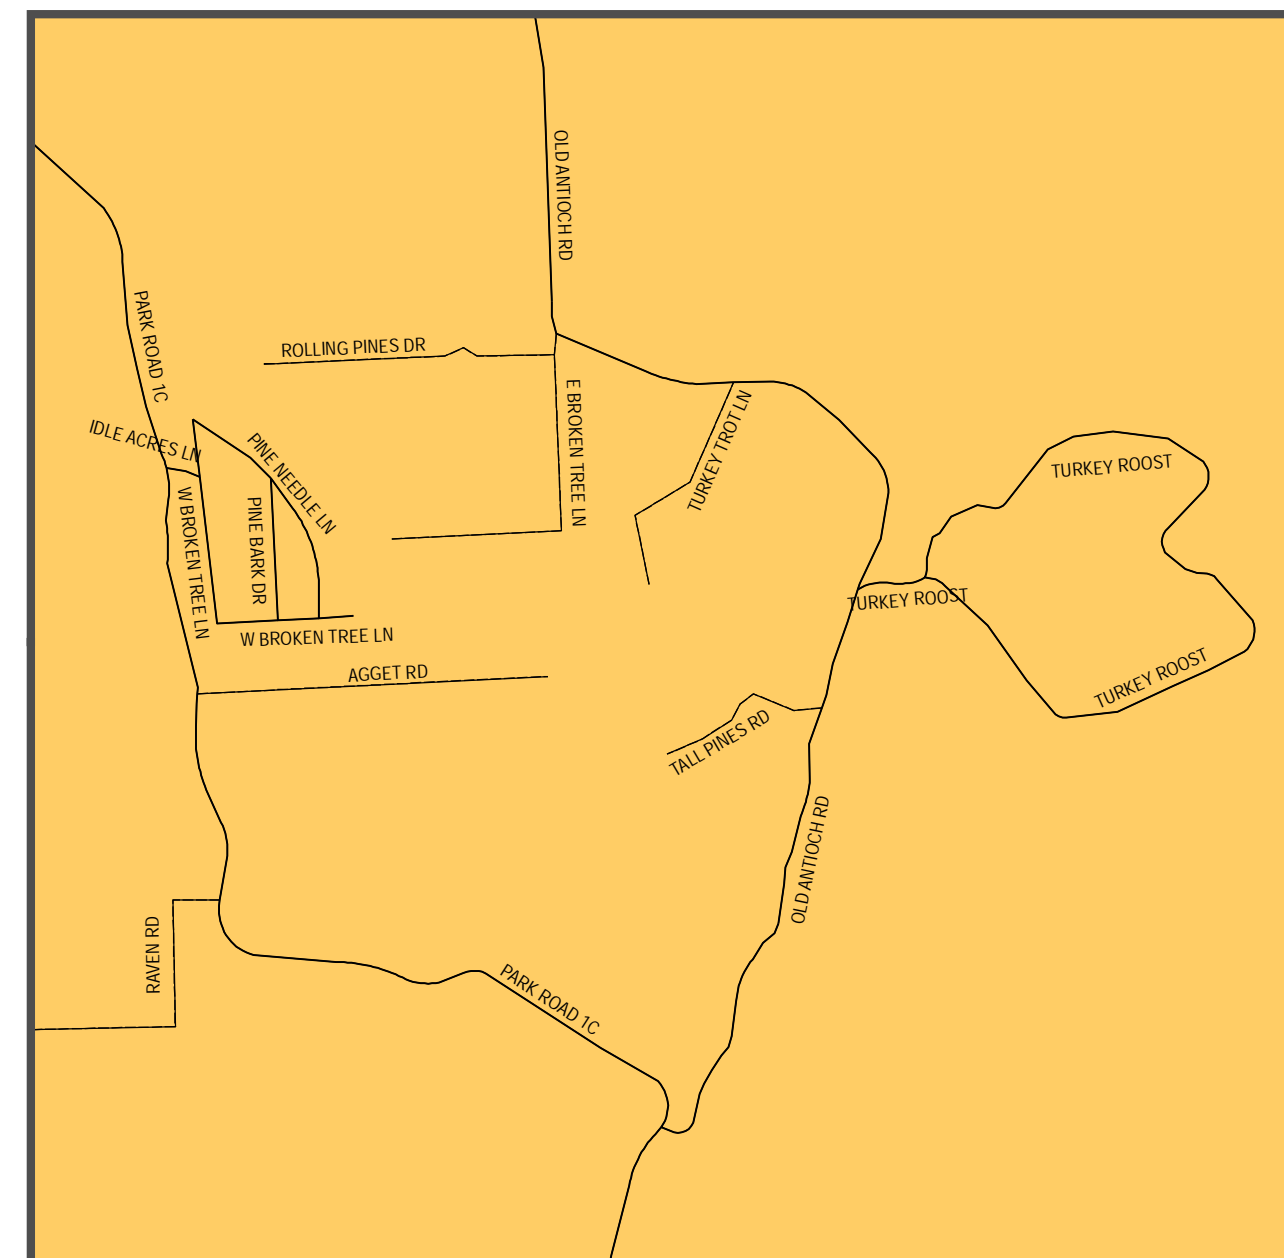

CITY OF SMITHVILLE

COLOVISTA

IDLE ACRES AREA

INDIAN LAKE

LAKE THUNDERBIRD

CITY OF
SMITHVILLE
 &
SMITHVILLE
 INDEPENDENT SCHOOL DISTRICT

- Smithville ISD
 - City Limits
 - County Line
 - River
 - Lake
- Roadway**
- US Highway
 - State FM
 - State Highway
 - Local Street
 - Other Roadway

BASTROP COUNTY TEXAS

Map Created by Bastrop County on: 04/06/2017
 Bastrop County provides this map "as is" and assumes no liability for its completeness or accuracy. This product is for informational purposes and may not have been prepared for or be suitable for legal, engineering, or surveying purposes. It does not represent an on-the-ground survey and represents only the approximate relative location of property boundaries.