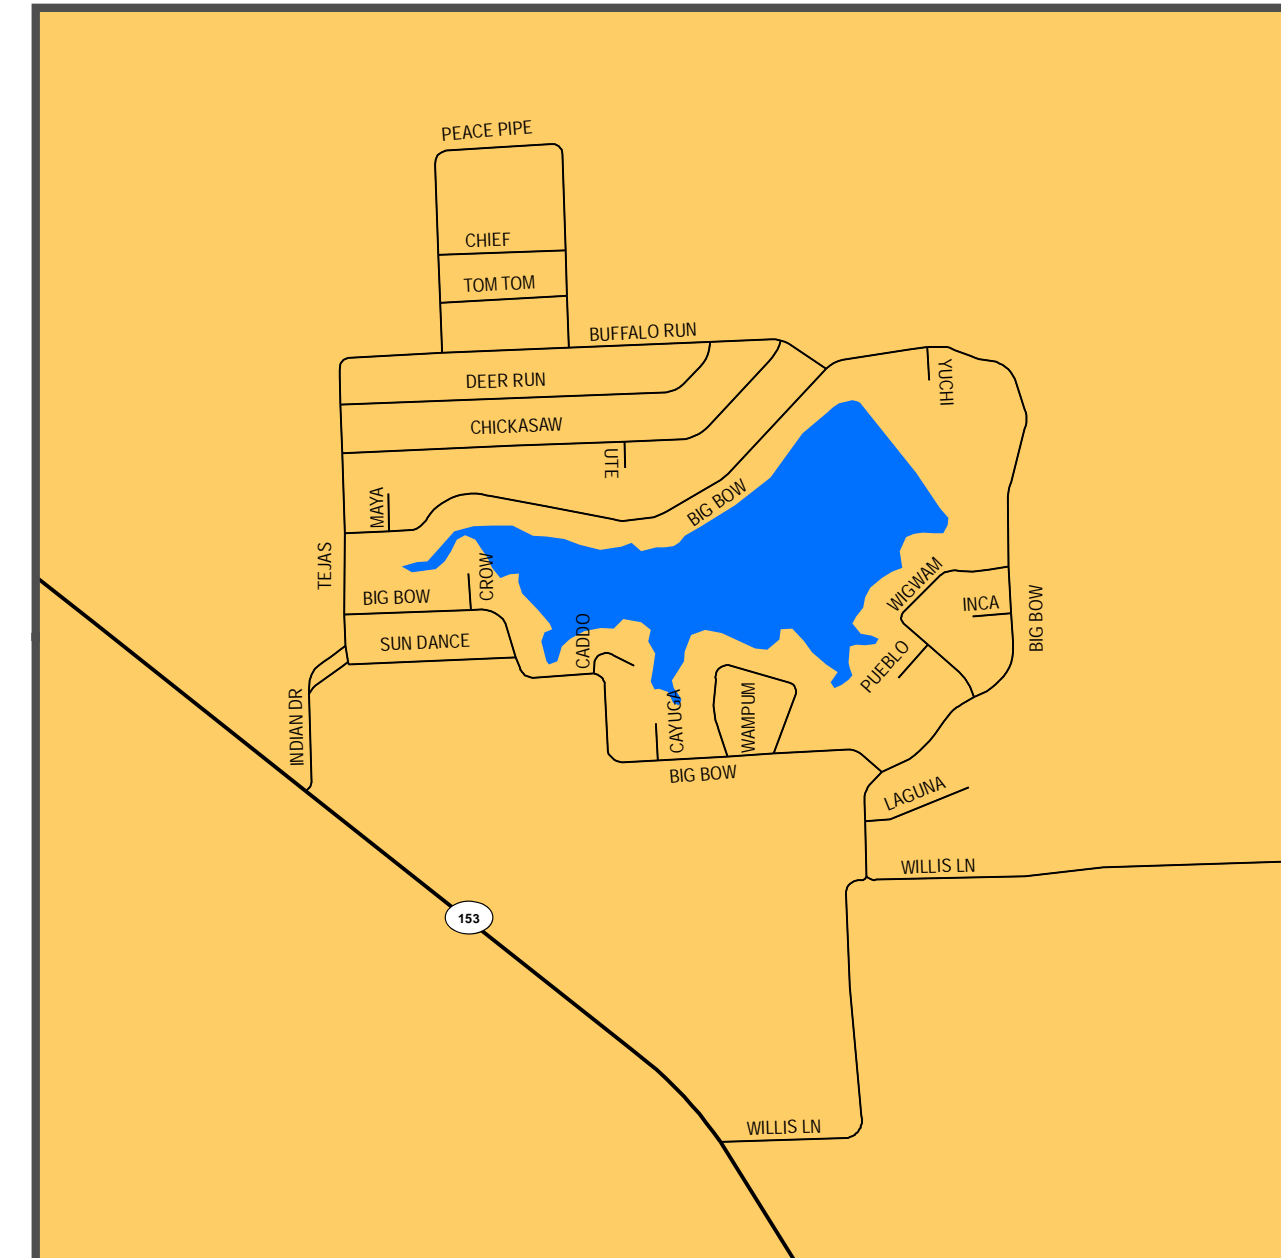

CITY OF SMITHVILLE

COLOVISTA

IDLE ACRES AREA

INDIAN LAKE

LAKE THUNDERBIRD

CITY OF
SMITHVILLE
 &
SMITHVILLE
 INDEPENDENT SCHOOL DISTRICT

- Smithville ISD
 - City Limits
 - County Line
 - River
 - Lake
- Roadway**
- US Highway
 - State FM
 - State Highway
 - Local Street
 - Other Roadway

BASTROP COUNTY TEXAS

Map Created by Bastrop County on: 04/06/2017
 Bastrop County provides this map "as is" and assumes no liability for its completeness or accuracy. This product is for informational purposes and may not have been prepared for or be suitable for legal, engineering, or surveying purposes. It does not represent an on-the-ground survey and represents only the approximate relative location of property boundaries.