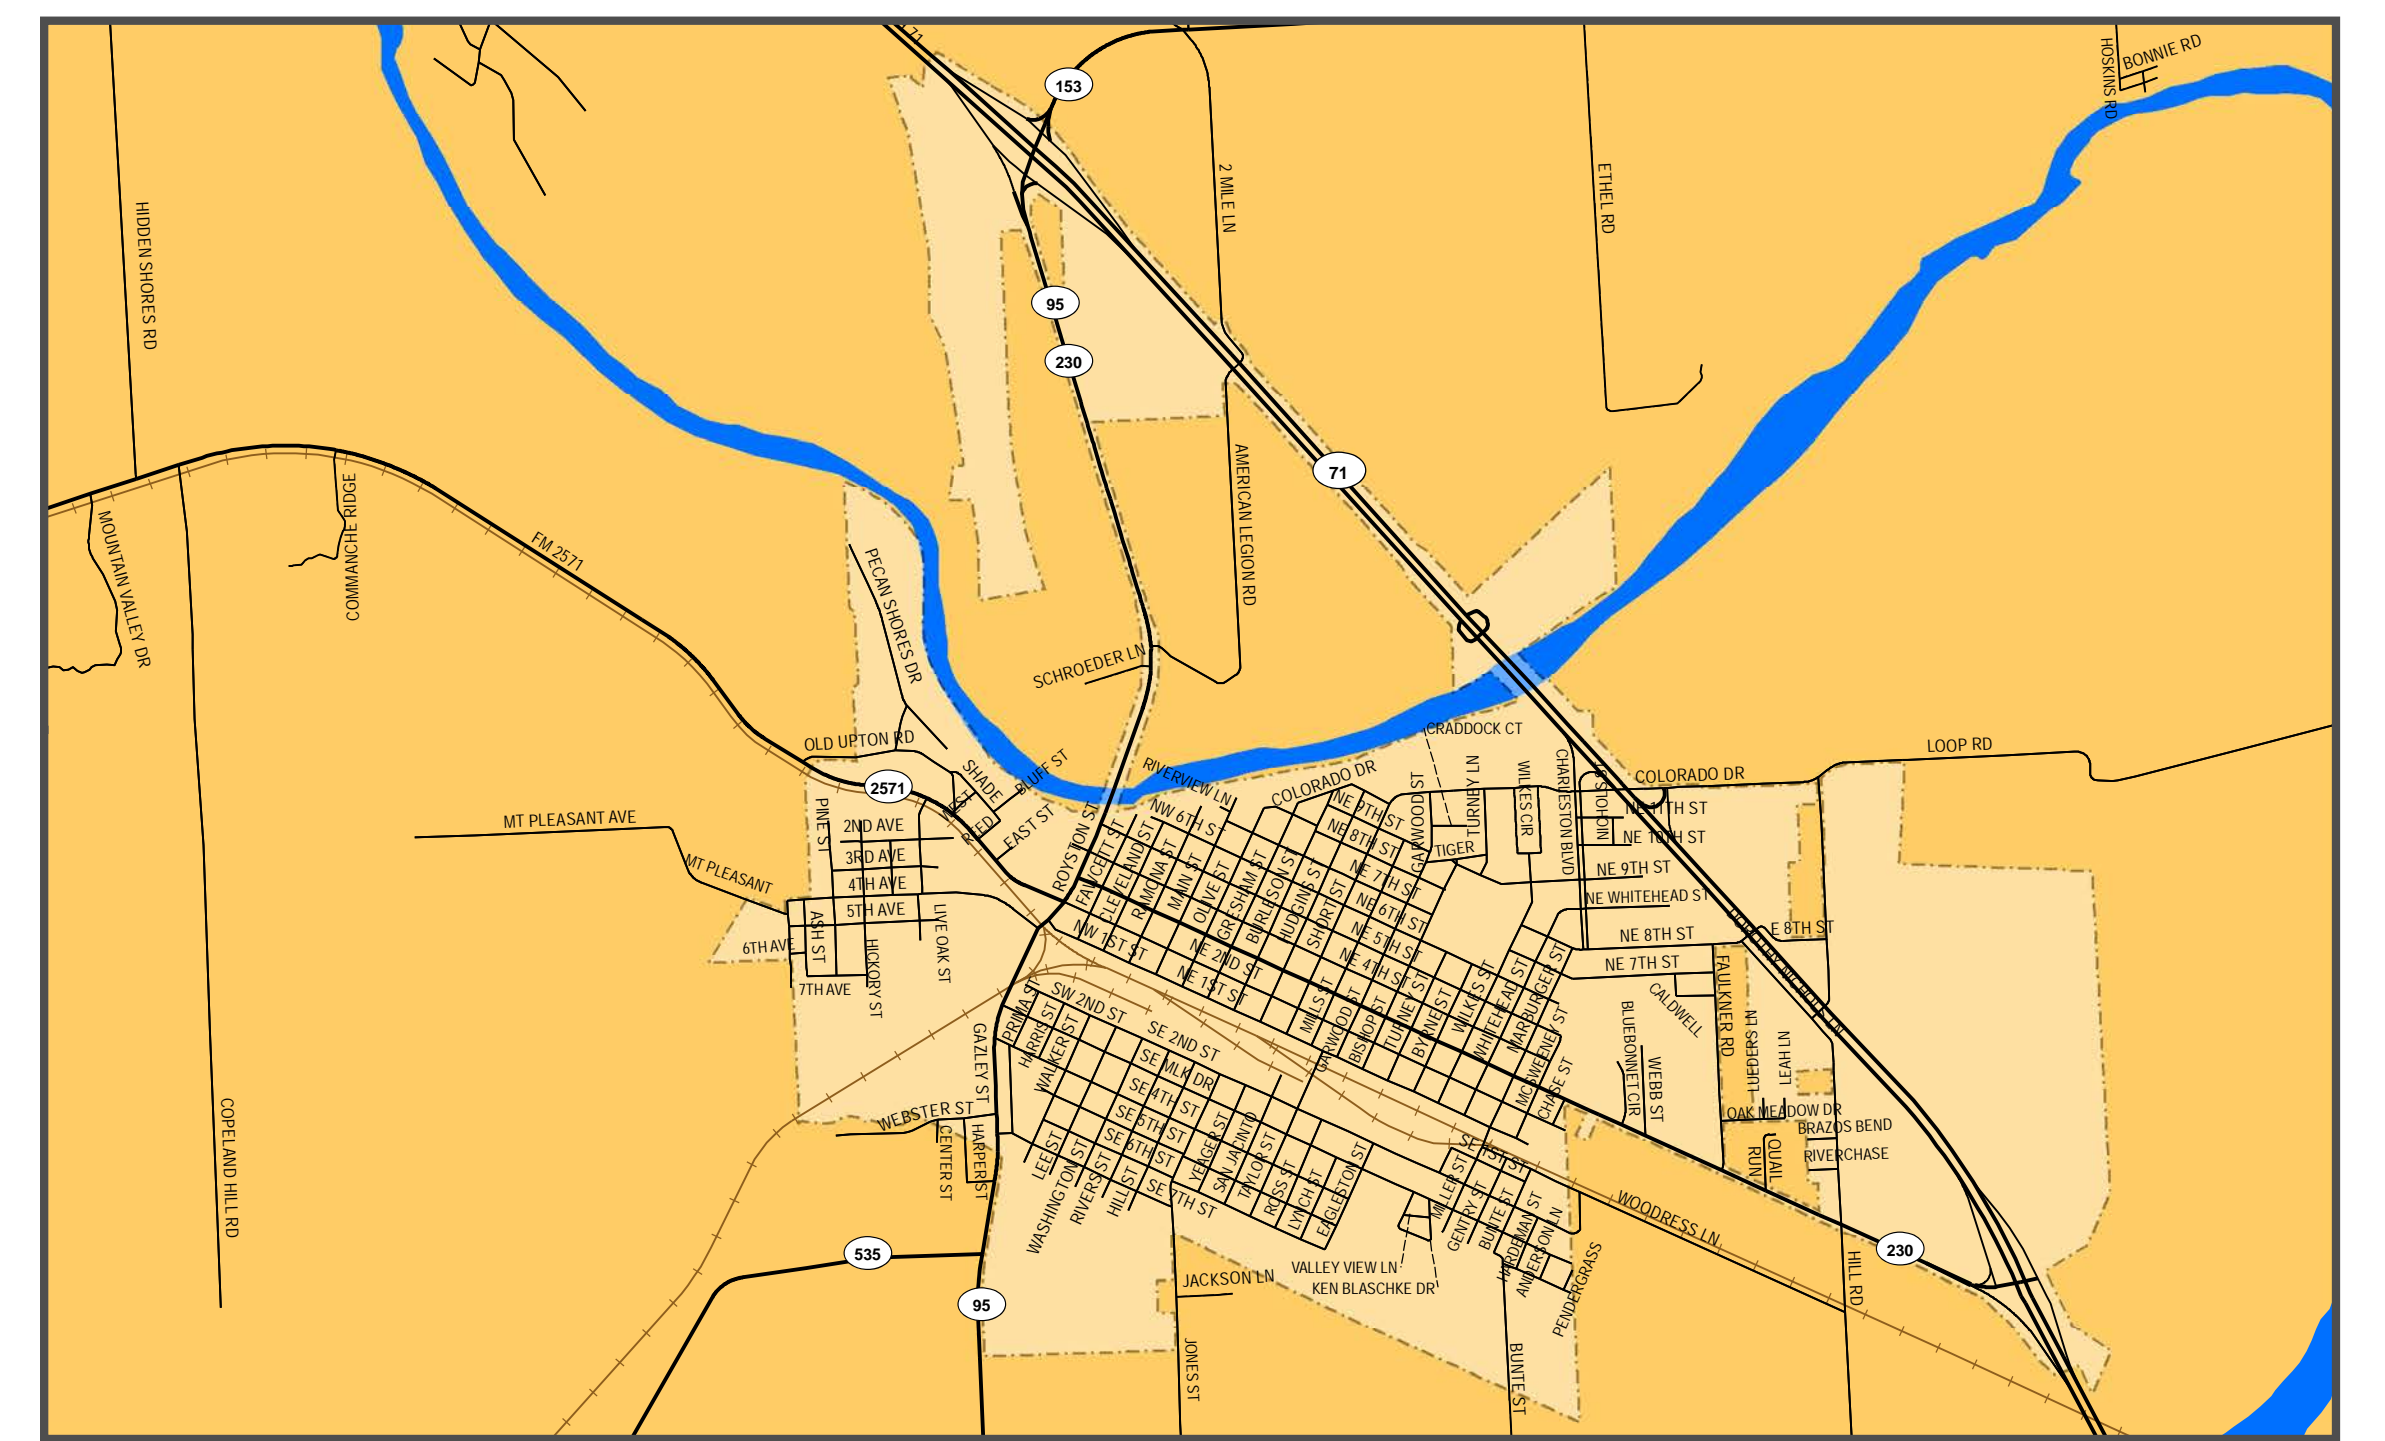

CITY OF SMITHVILLE

COLOVISTA

IDLE ACRES AREA

INDIAN LAKE

LAKE THUNDERBIRD

CITY OF
SMITHVILLE
 &
SMITHVILLE
 INDEPENDENT SCHOOL DISTRICT

- Smithville ISD
 - City Limits
 - County Line
 - River
 - Lake
- Roadway**
- US Highway
 - State FM
 - State Highway
 - Local Street
 - Other Roadway

BASTROP COUNTY TEXAS

Map Created by Bastrop County on: 04/06/2017
 Bastrop County provides this map "as is" and assumes no liability for its completeness or accuracy. This product is for informational purposes and may not have been prepared for or be suitable for legal, engineering, or surveying purposes. It does not represent an on-the-ground survey and represents only the approximate relative location of property boundaries.