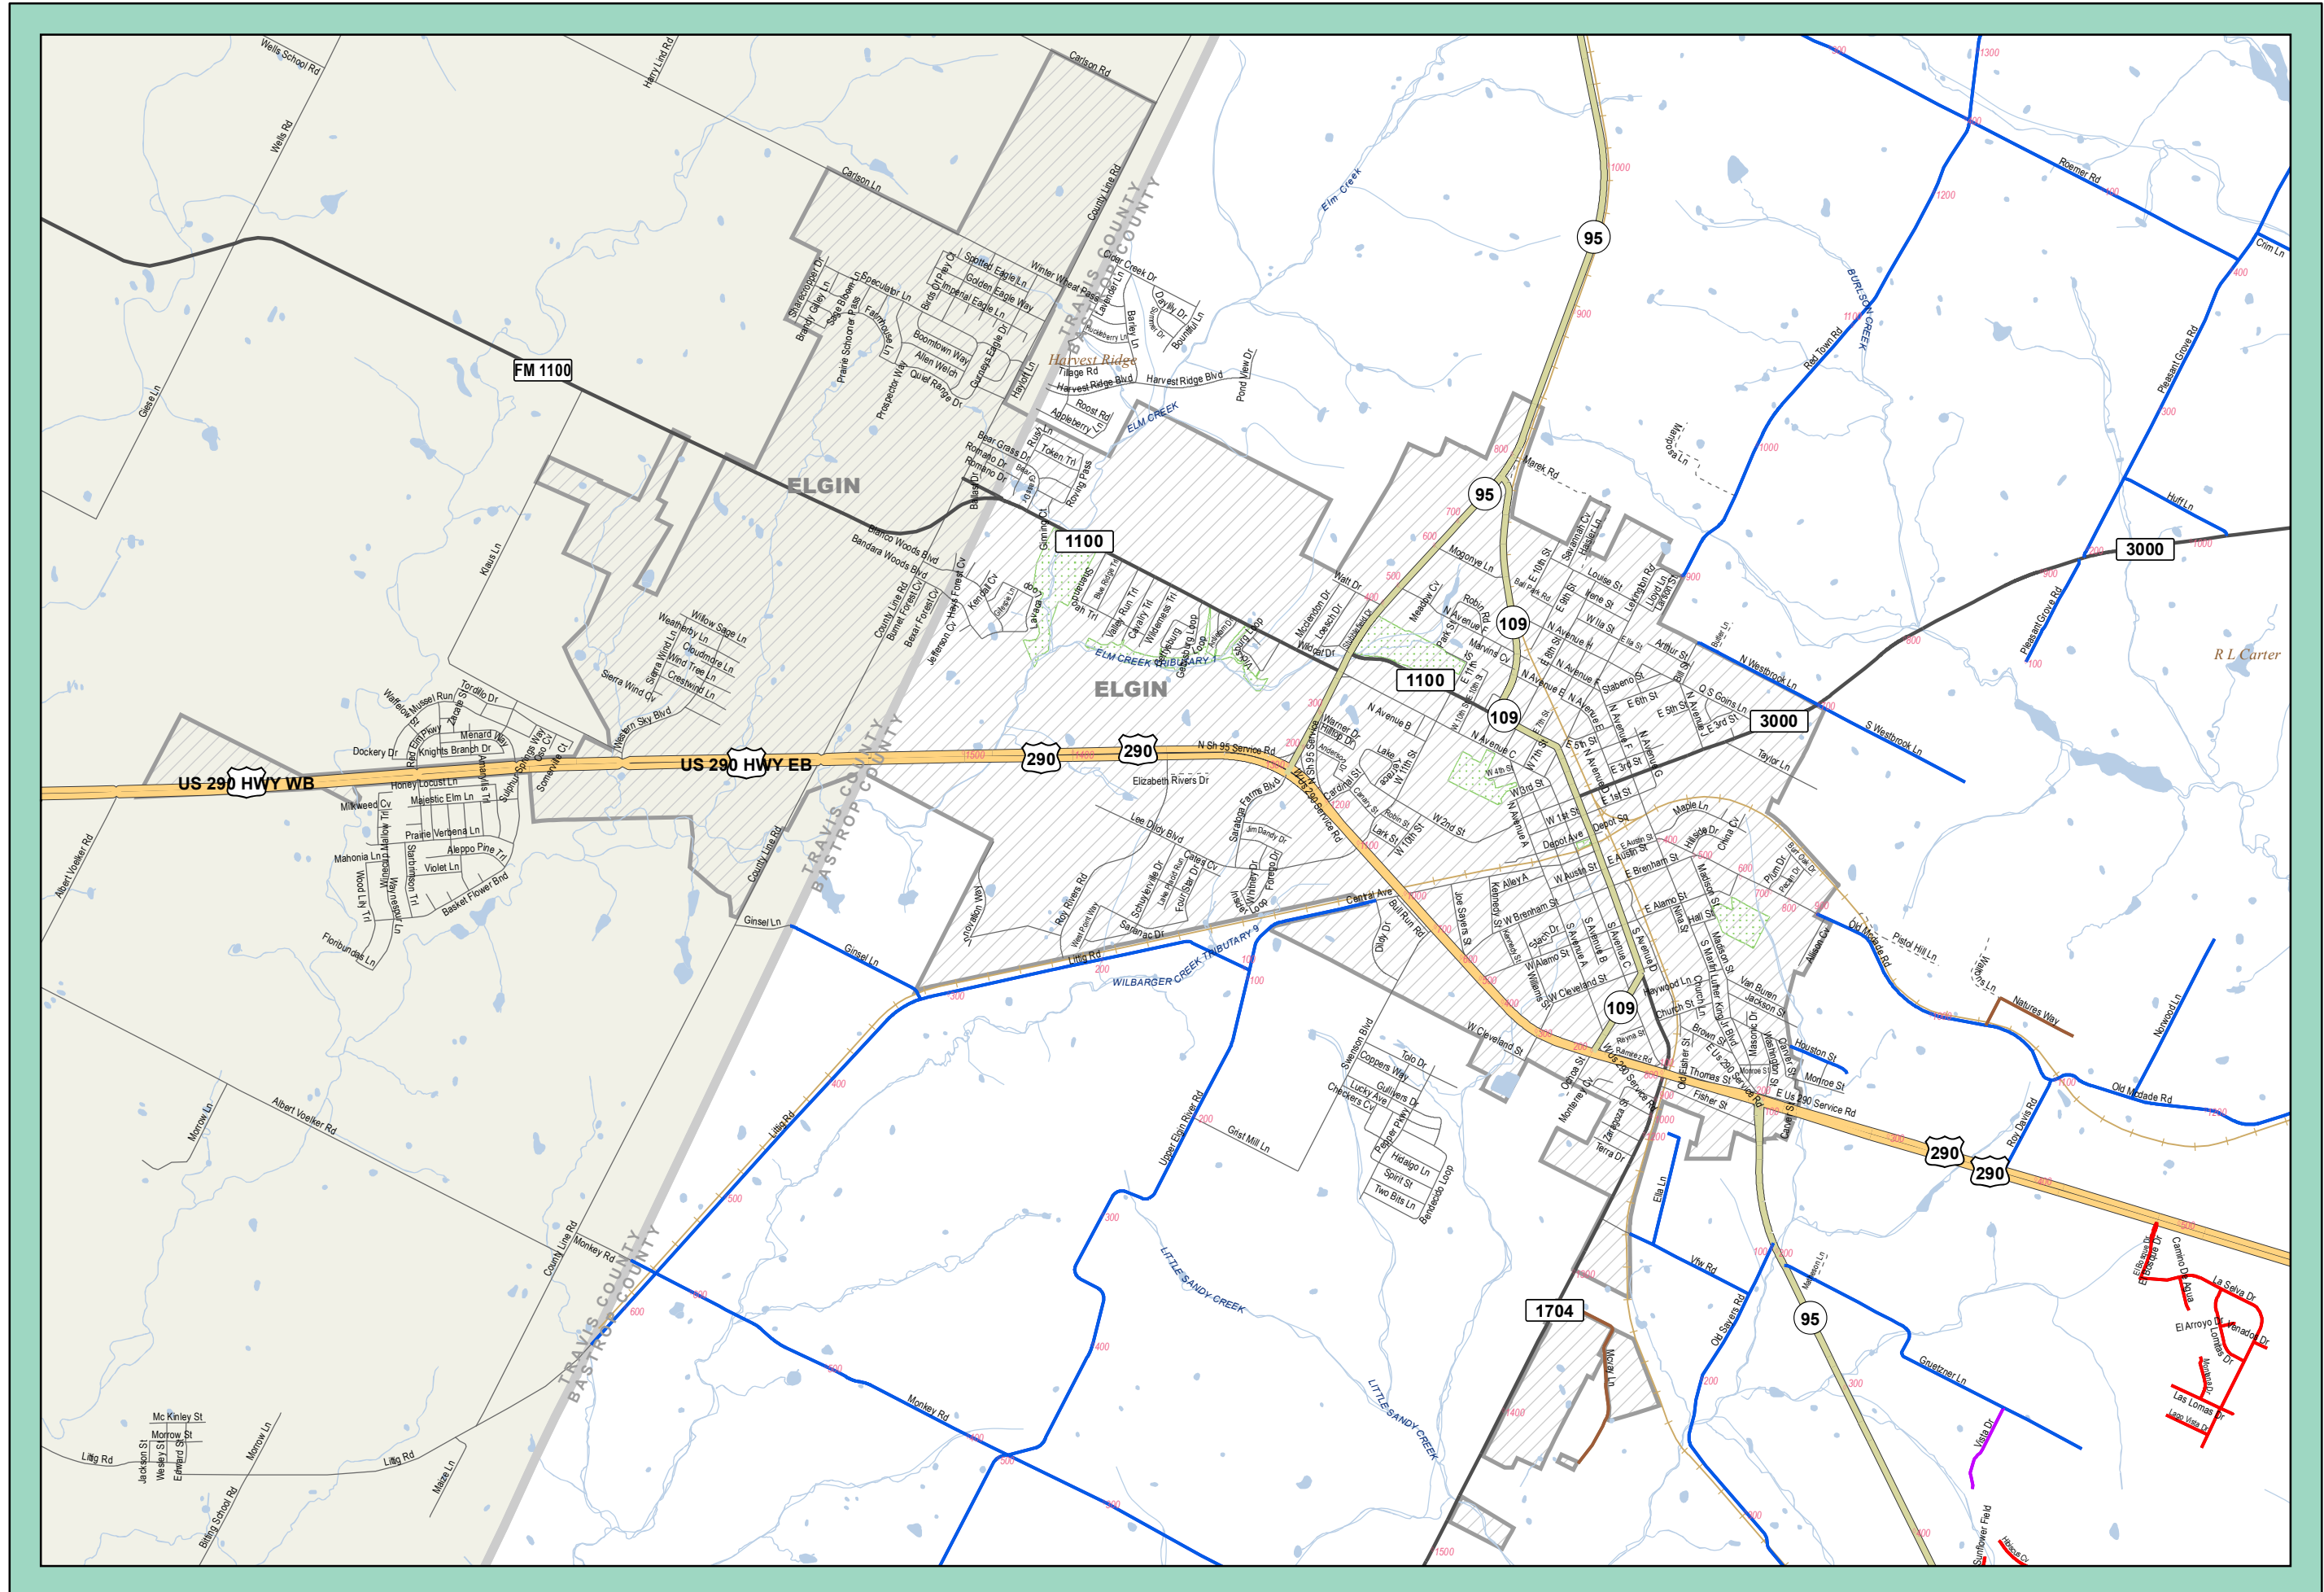

Bastrop County Locator
2023 Issue

Produced By: Bastrop County
Information Technology - GIS
Name: City of Elgin_c
Produced: 10/9/2024