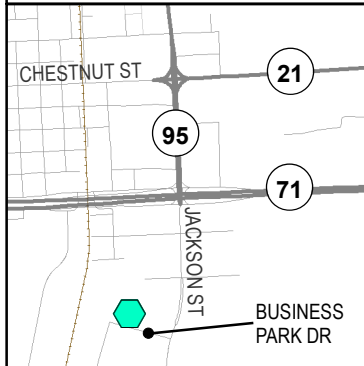

BASTROP COUNTY OFFICE LOCATIONS

Courthouse Complex 804 Pecan St., Bastrop	Animal Control 589 Cool Water Dr, Bastrop	Grady Tuck Building 104 Loop 150 West, Bastrop
Precinct 1 Barn 601 Cool Water Dr., Bastrop	Cedar Creek Annex 5785 FM 535, Cedar Creek	Law Enforcement Center 200 Jackson St., Bastrop
Precinct 2 Barn 911 SE MLK Dr., Smithville	Community Center 15 American Legion Dr, Bastrop	Mike Fisher Building 1501 Business Park Dr., Bastrop
Precinct 3 Barn 207 Fohn Rd., Red Rock	Dept. Public Safety 305 Eskew St., Bastrop	Smithville Annex 1624 NE Loop 230, Smithville
Precinct 4 Barn 1133 Dildy Dr., Elgin	Elgin Annex 1125 Dildy Dr, Elgin	Tax Assessor/Dev. Servs. 211 Jackson St., Bastrop

BASTROP COUNTY OFFICE LOCATIONS

Map Produced: 7/11/2024

Legend

- Roadway
- Railroad
- River

Bastrop County, TX

Animal Control
589 Cool Water Dr, Bastrop

Cedar Creek Annex
5785 FM 535, Cedar Creek

Community Center
15 American Legion Dr, Bastrop

Dept. Public Safety
305 Eskew St., Bastrop

Elgin Annex
1125 Dildy Dr, Elgin

Grady Tuck Building
104 Loop 150 West, Bastrop

Law Enforcement Center
200 Jackson St., Bastrop

Mike Fisher Building
1501 Business Park Dr., Bastrop

Smithville Annex
1624 NE Loop 230, Smithville

Tax Assessor/Dev. Servs.
211 Jackson St., Bastrop

Precinct 1 Barn
601 Cool Water Dr., Bastrop

Precinct 2 Barn
911 SE MLK Dr., Smithville

Precinct 3 Barn
207 Fohn Rd., Red Rock