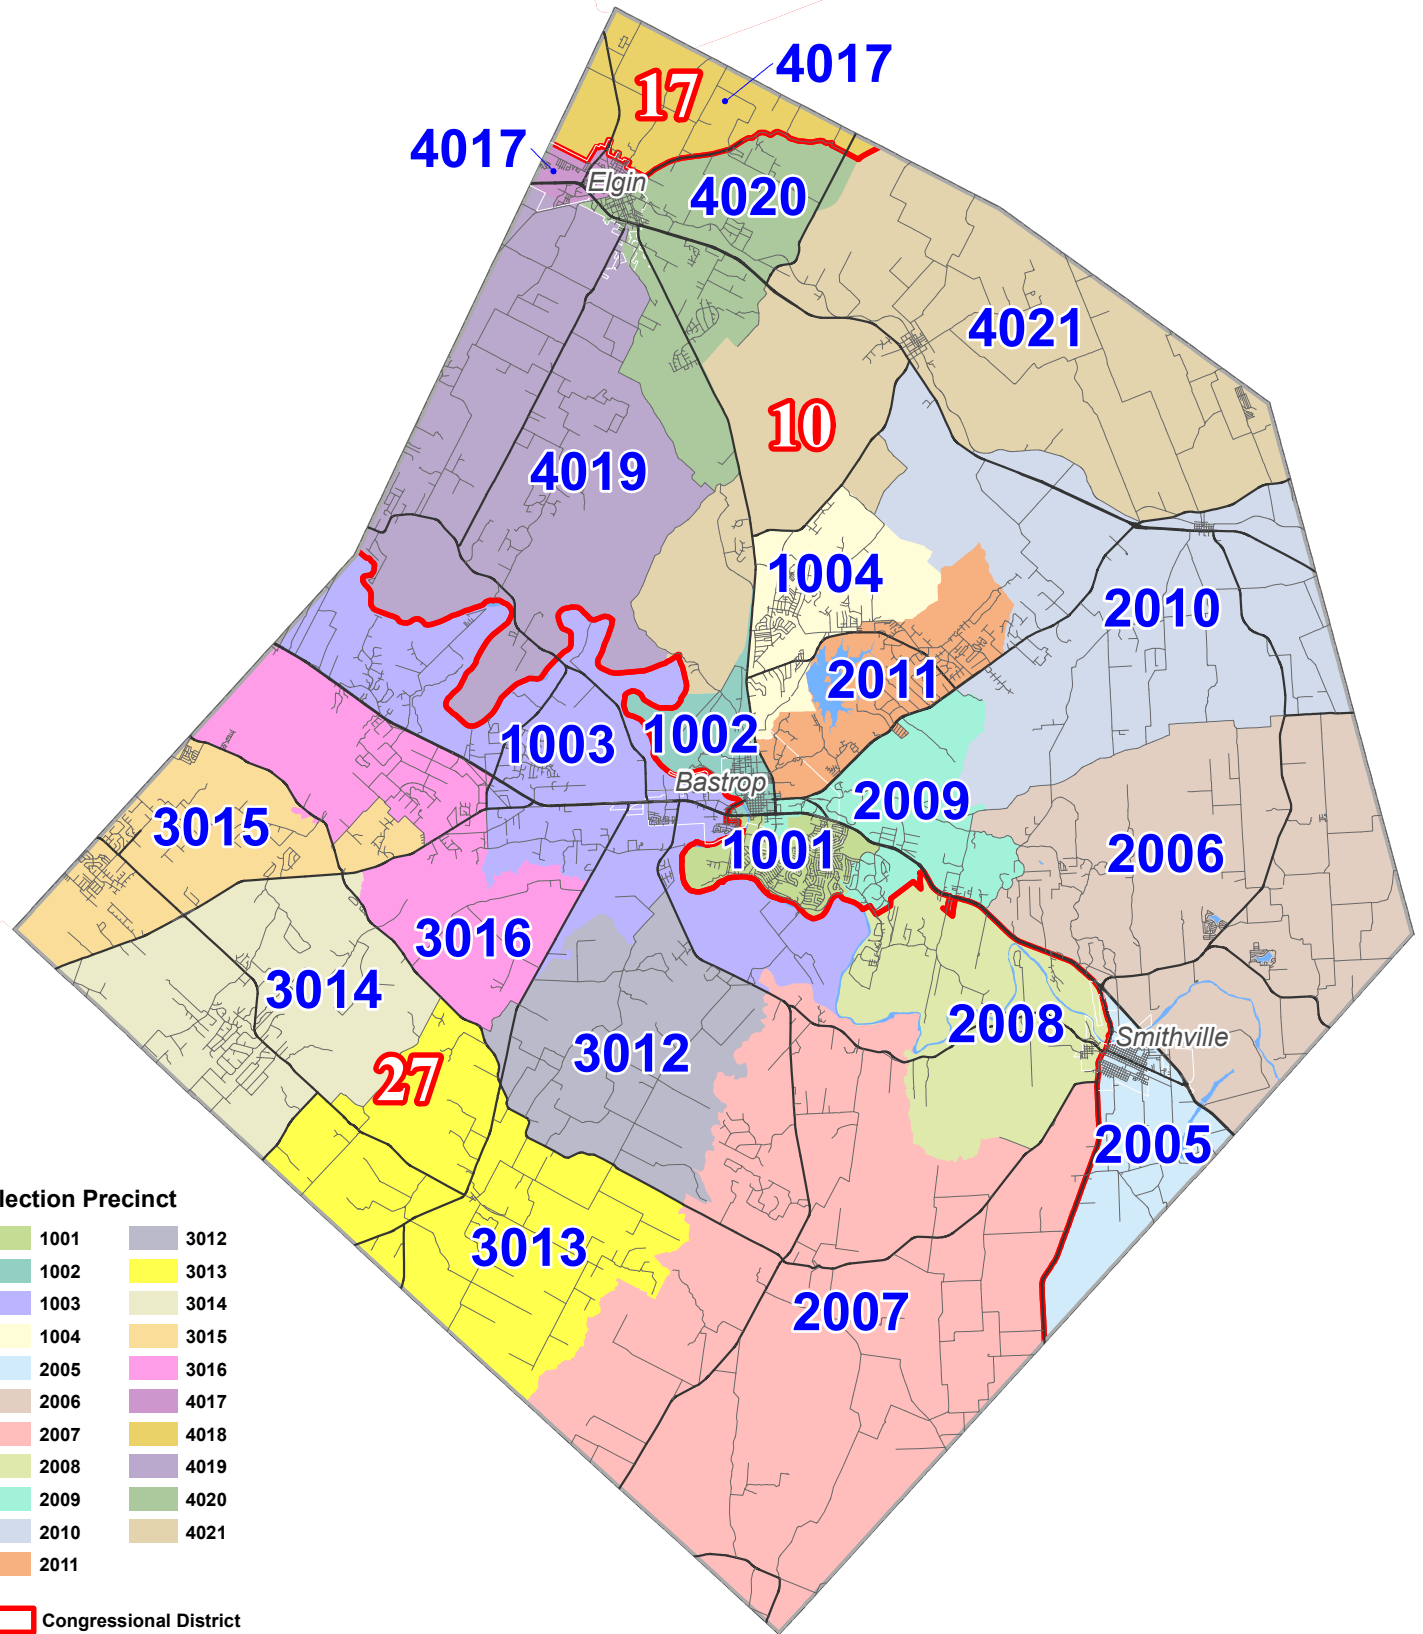

BASTROP COUNTY ELECTION PRECINCTS

**BASTROP
COUNTY
TEXAS**

Map Produced: 9/14/2018

Bastrop County provides this map "as is" and assumes no liability for its completeness or accuracy. Information shown on this map is derived from public records that are constantly undergoing change. This product is for informational purposes and may not have been prepared for or be suitable for legal, engineering or surveying purposes. It does not represent an on-the-ground survey and represents only the approximate relative location of property boundaries.