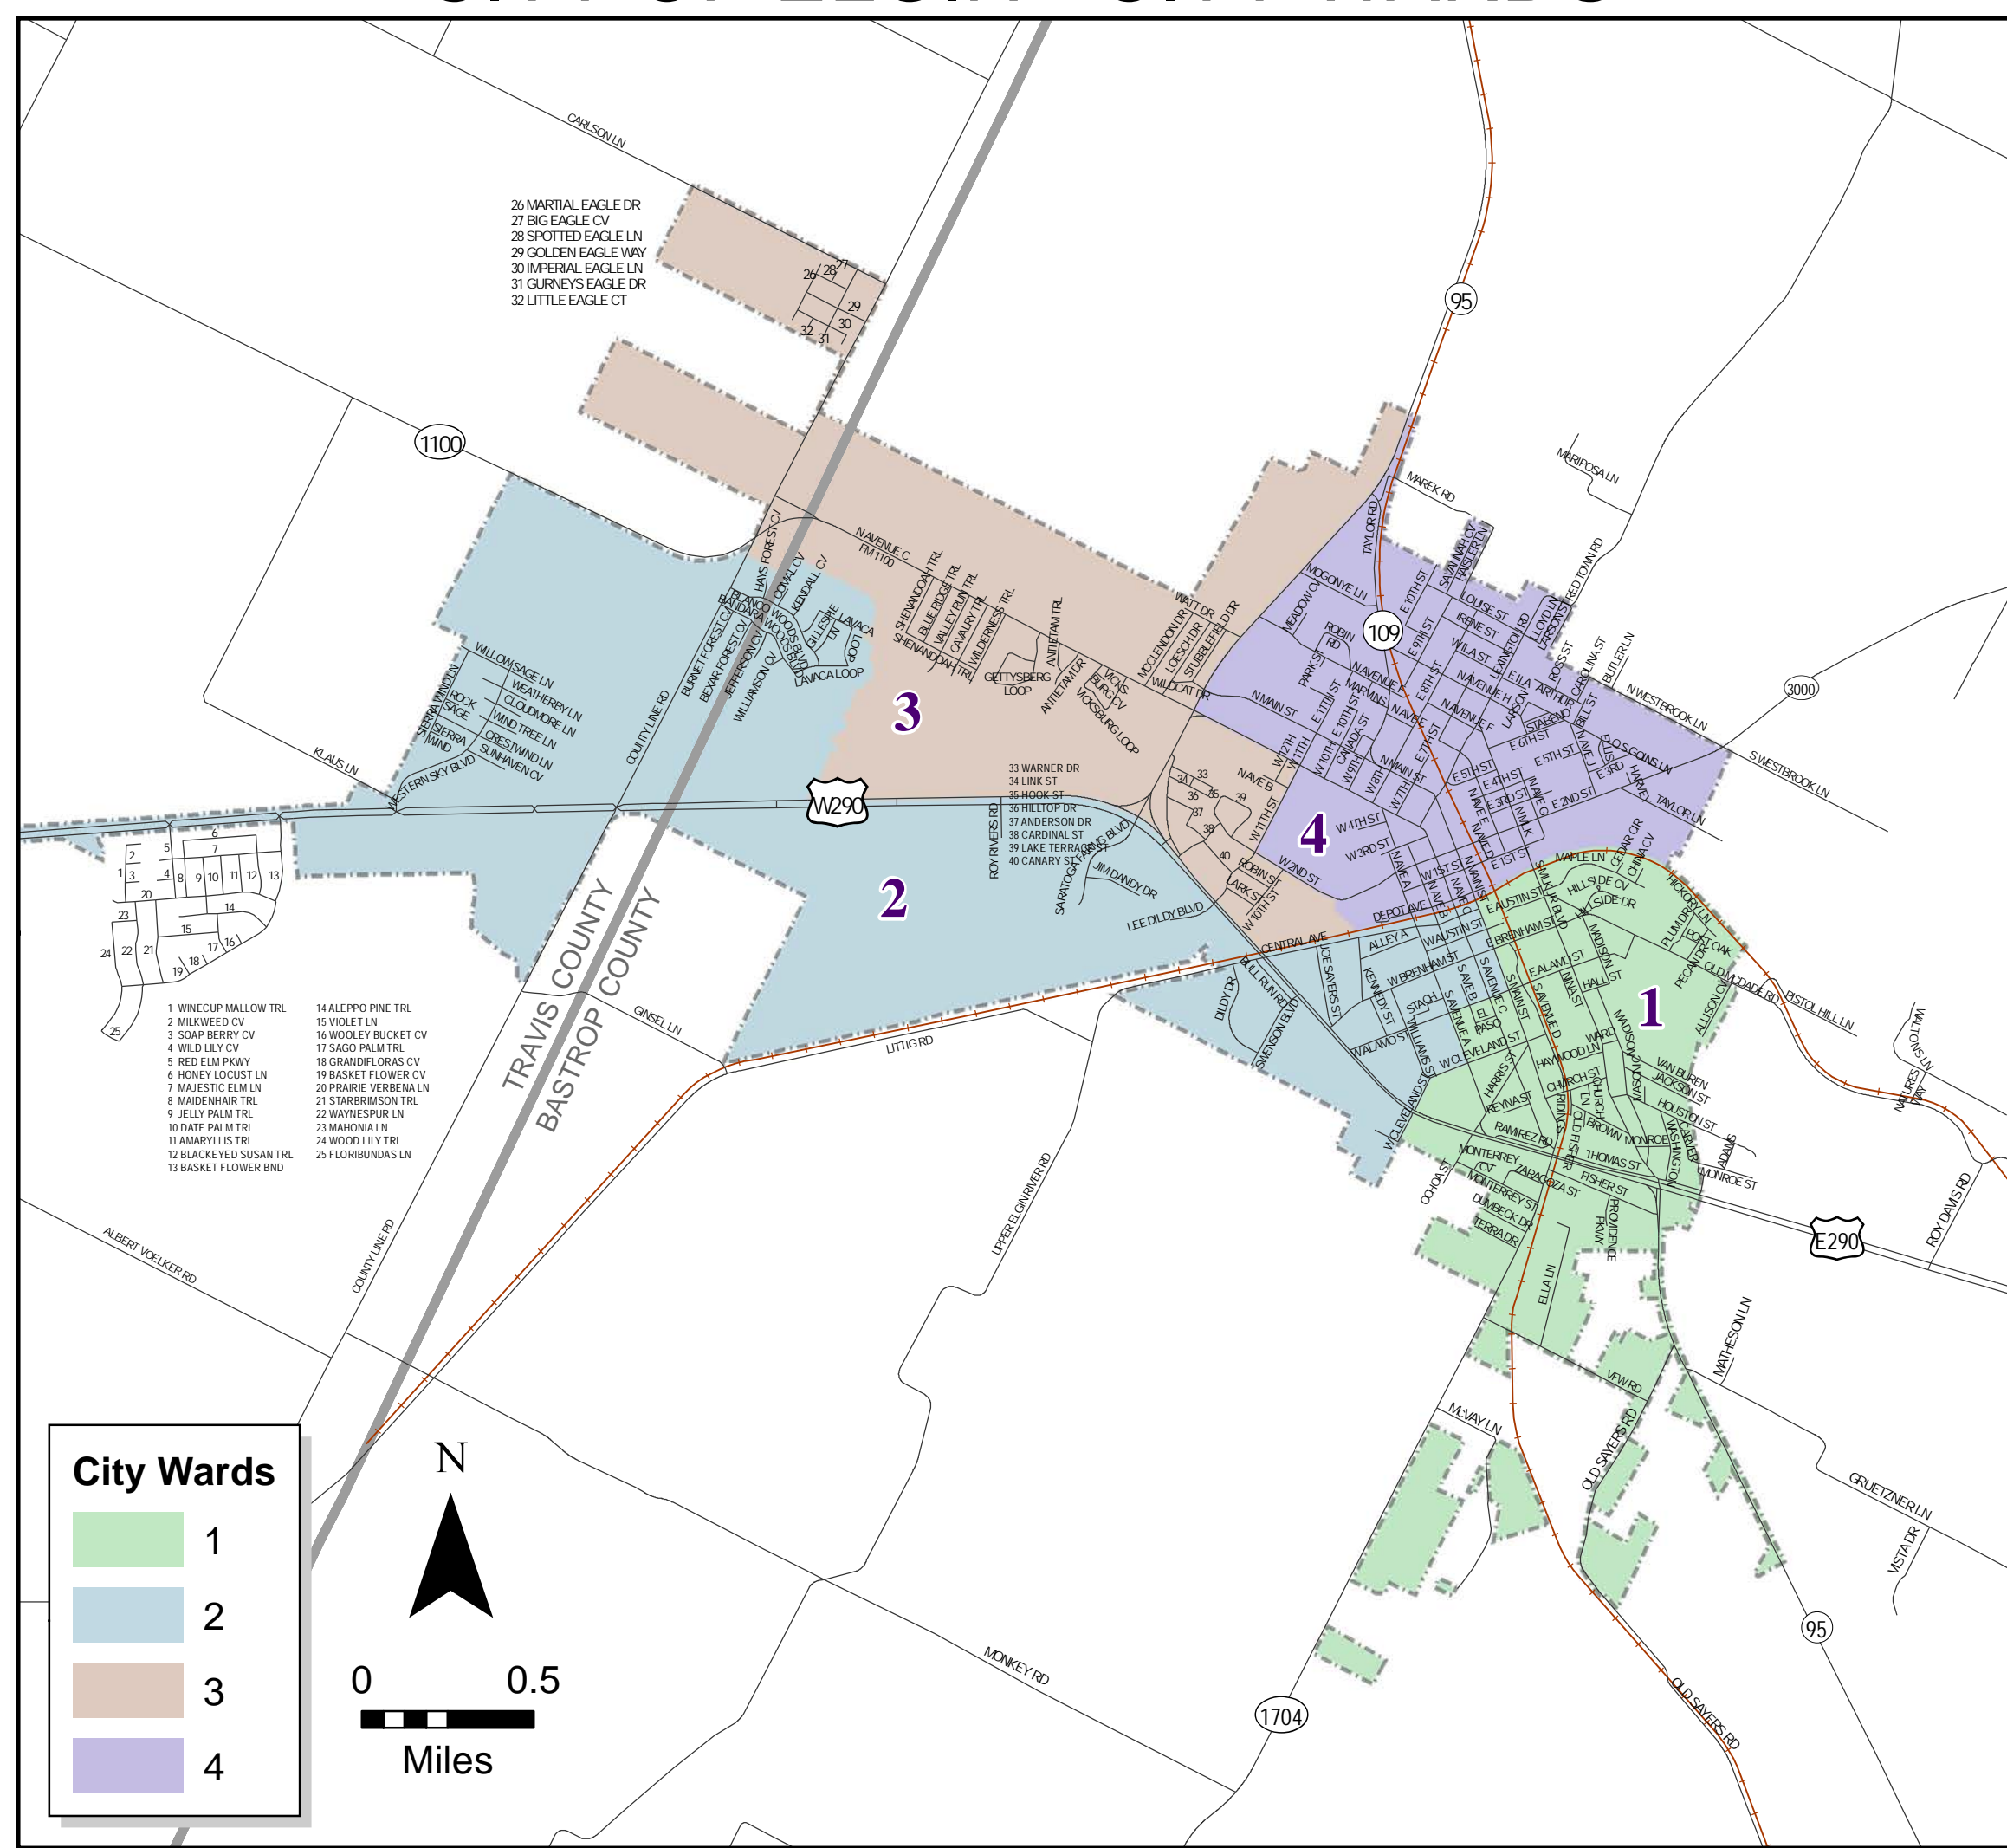

CITY OF ELGIN - CITY WARDS

CITY OF ELGIN - ELGIN ISD SINGLE MEMBER DISTRICTS

THE ARBORS AT DOGWOOD CREEK

CEDAR HILLS

**ELGIN**  
**ELGIN**  
 CITY OF  
 INDEPENDENT SCHOOL DISTRICT

Elgin ISD Single Member District

City Wards

- City Limits
- County Line
- River/Lake
- US Highway
- State FM
- State Highway
- Local Street
- Other Roadway
- Rail Line

**BASTROP**  
**COUNTY**  
**TEXAS**

Map Created by Bastrop County on: 04/11/2017  
 Bastrop County provides this map "as is" and assumes no liability for its completeness or accuracy. This product is for informational purposes and may not have been prepared for or be suitable for legal, engineering, or surveying purposes. It does not represent an on-the-ground survey and represents only the approximate relative location of property boundaries.