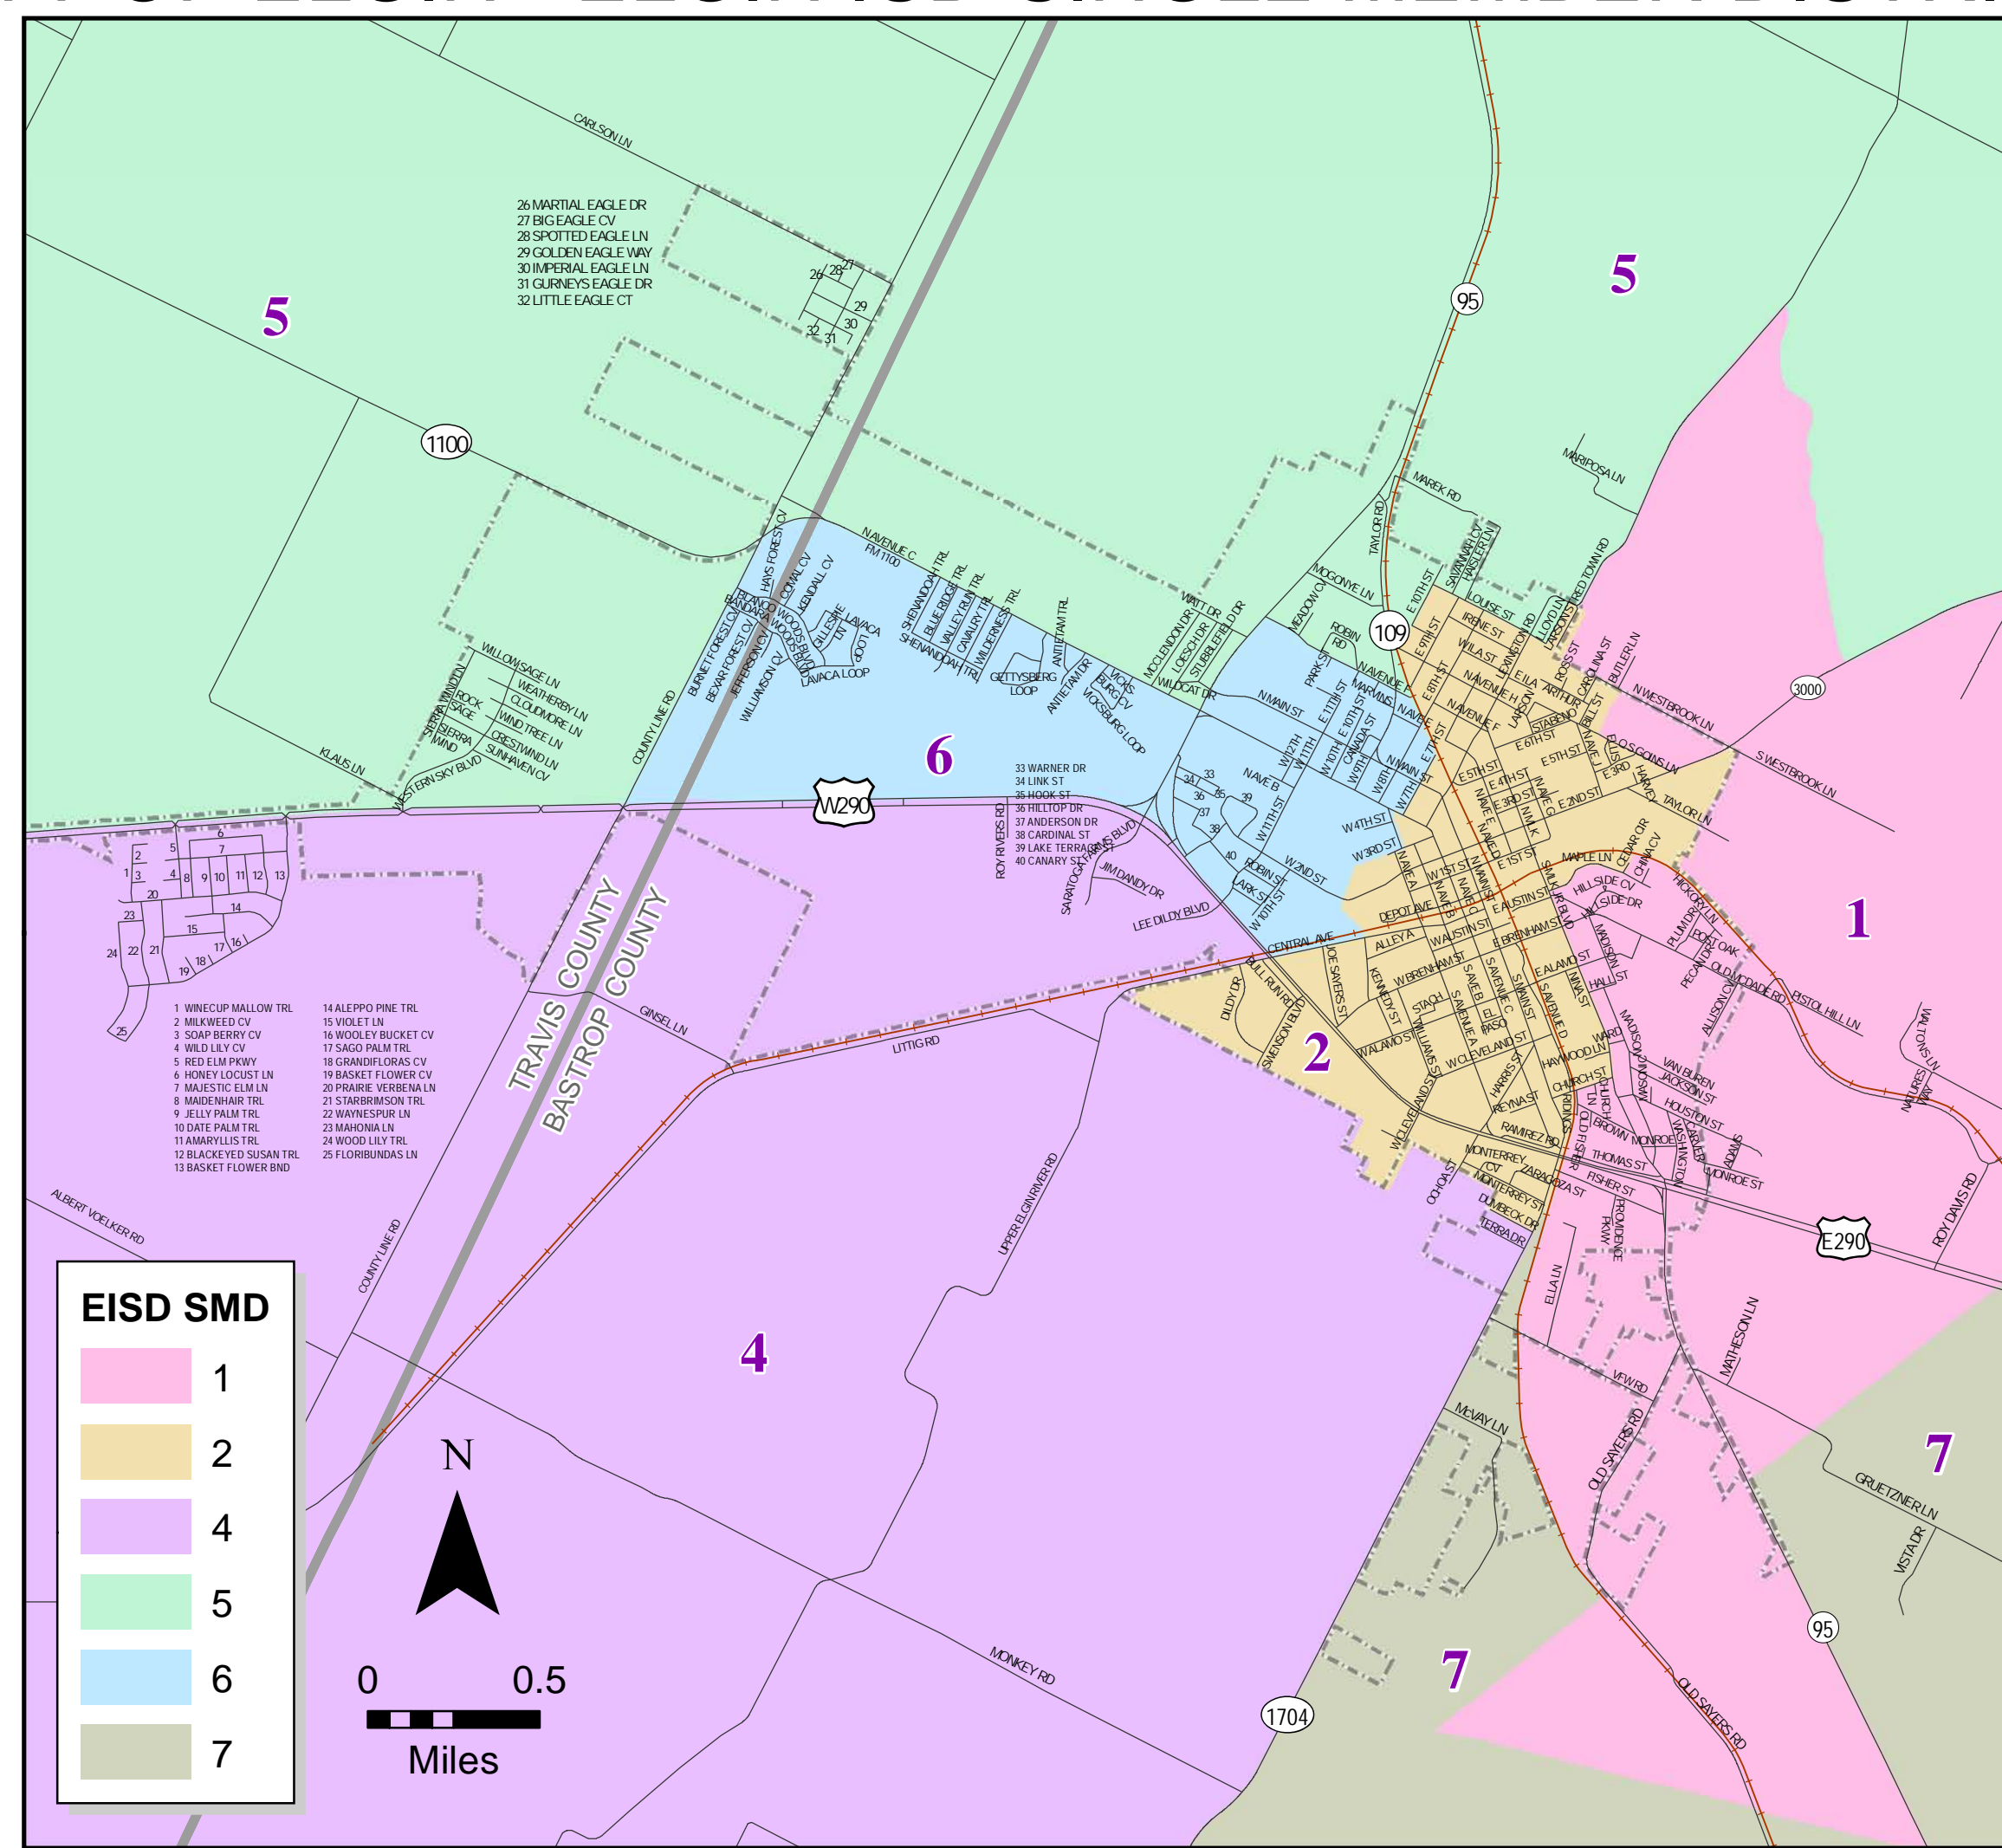

CITY OF ELGIN - CITY WARDS

CITY OF ELGIN - ELGIN ISD SINGLE MEMBER DISTRICTS

THE ARBORS AT DOGWOOD CREEK

CEDAR HILLS

**ELGIN**  
**ELGIN**  
 CITY OF  
 INDEPENDENT SCHOOL DISTRICT

Elgin ISD Single Member District

City Wards

- City Limits
- County Line
- River/Lake
- US Highway
- State FM
- State Highway
- Local Street
- Other Roadway
- Rail Line

**BASTROP**  
**COUNTY**  
**TEXAS**

Map Created by Bastrop County on: 04/11/2017  
 Bastrop County provides this map "as is" and assumes no liability for its completeness or accuracy. This product is for informational purposes and may not have been prepared for or be suitable for legal, engineering, or surveying purposes. It does not represent an on-the-ground survey and represents only the approximate relative location of property boundaries.