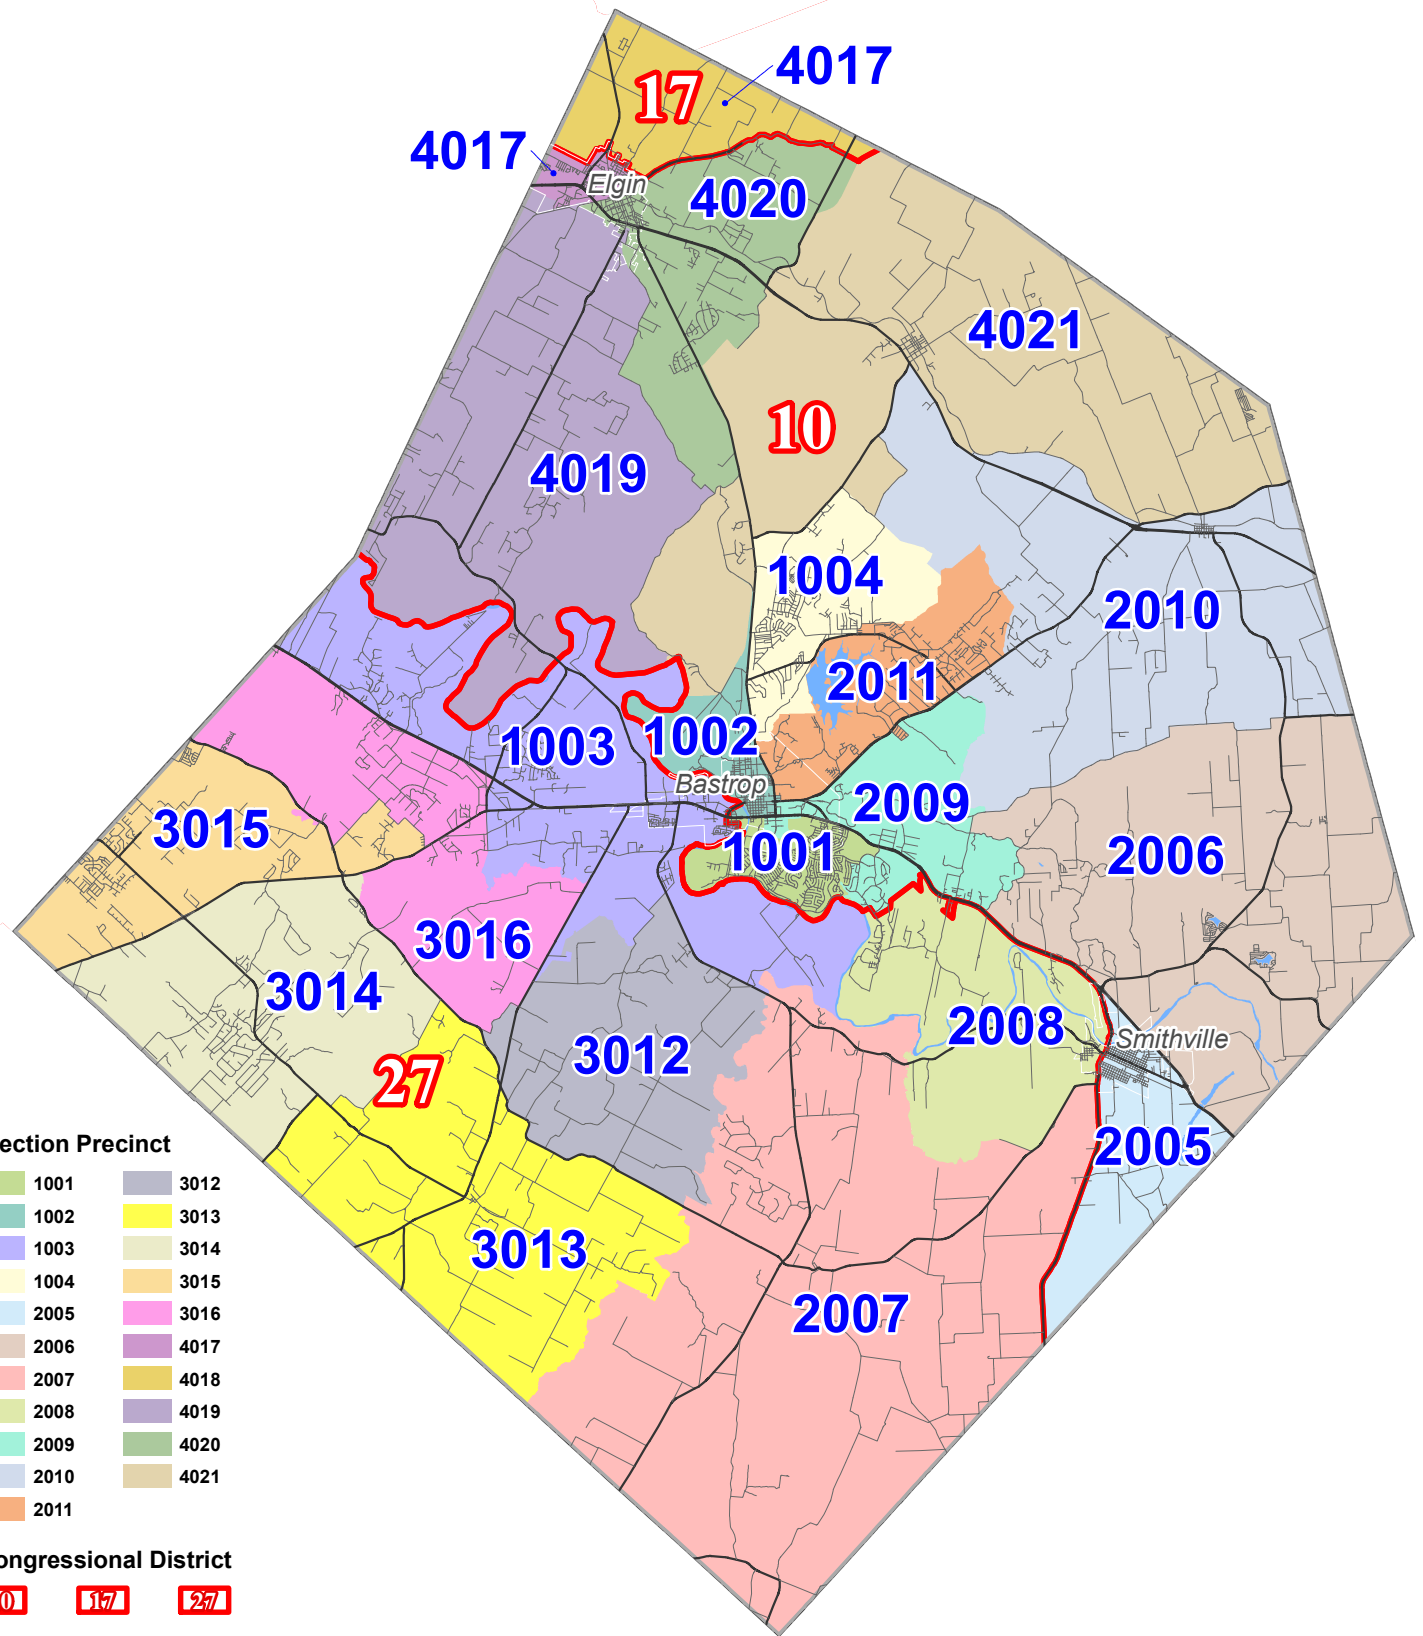

BASTROP COUNTY ELECTION PRECINCTS

**BASTROP
COUNTY
TEXAS**

Map Produced: 10/2/2018

- Local Roadway
- US/State Highway
- ▭ County Line
- ▭ Water Feature

Bastrop County provides this map "as is" and assumes no liability for its completeness or accuracy. Information shown on this map is derived from public records that are constantly undergoing change. This product is for informational purposes and may not have been prepared for or be suitable for legal, engineering or surveying purposes. It does not represent an on-the-ground survey and represents only the approximate relative location of property boundaries.