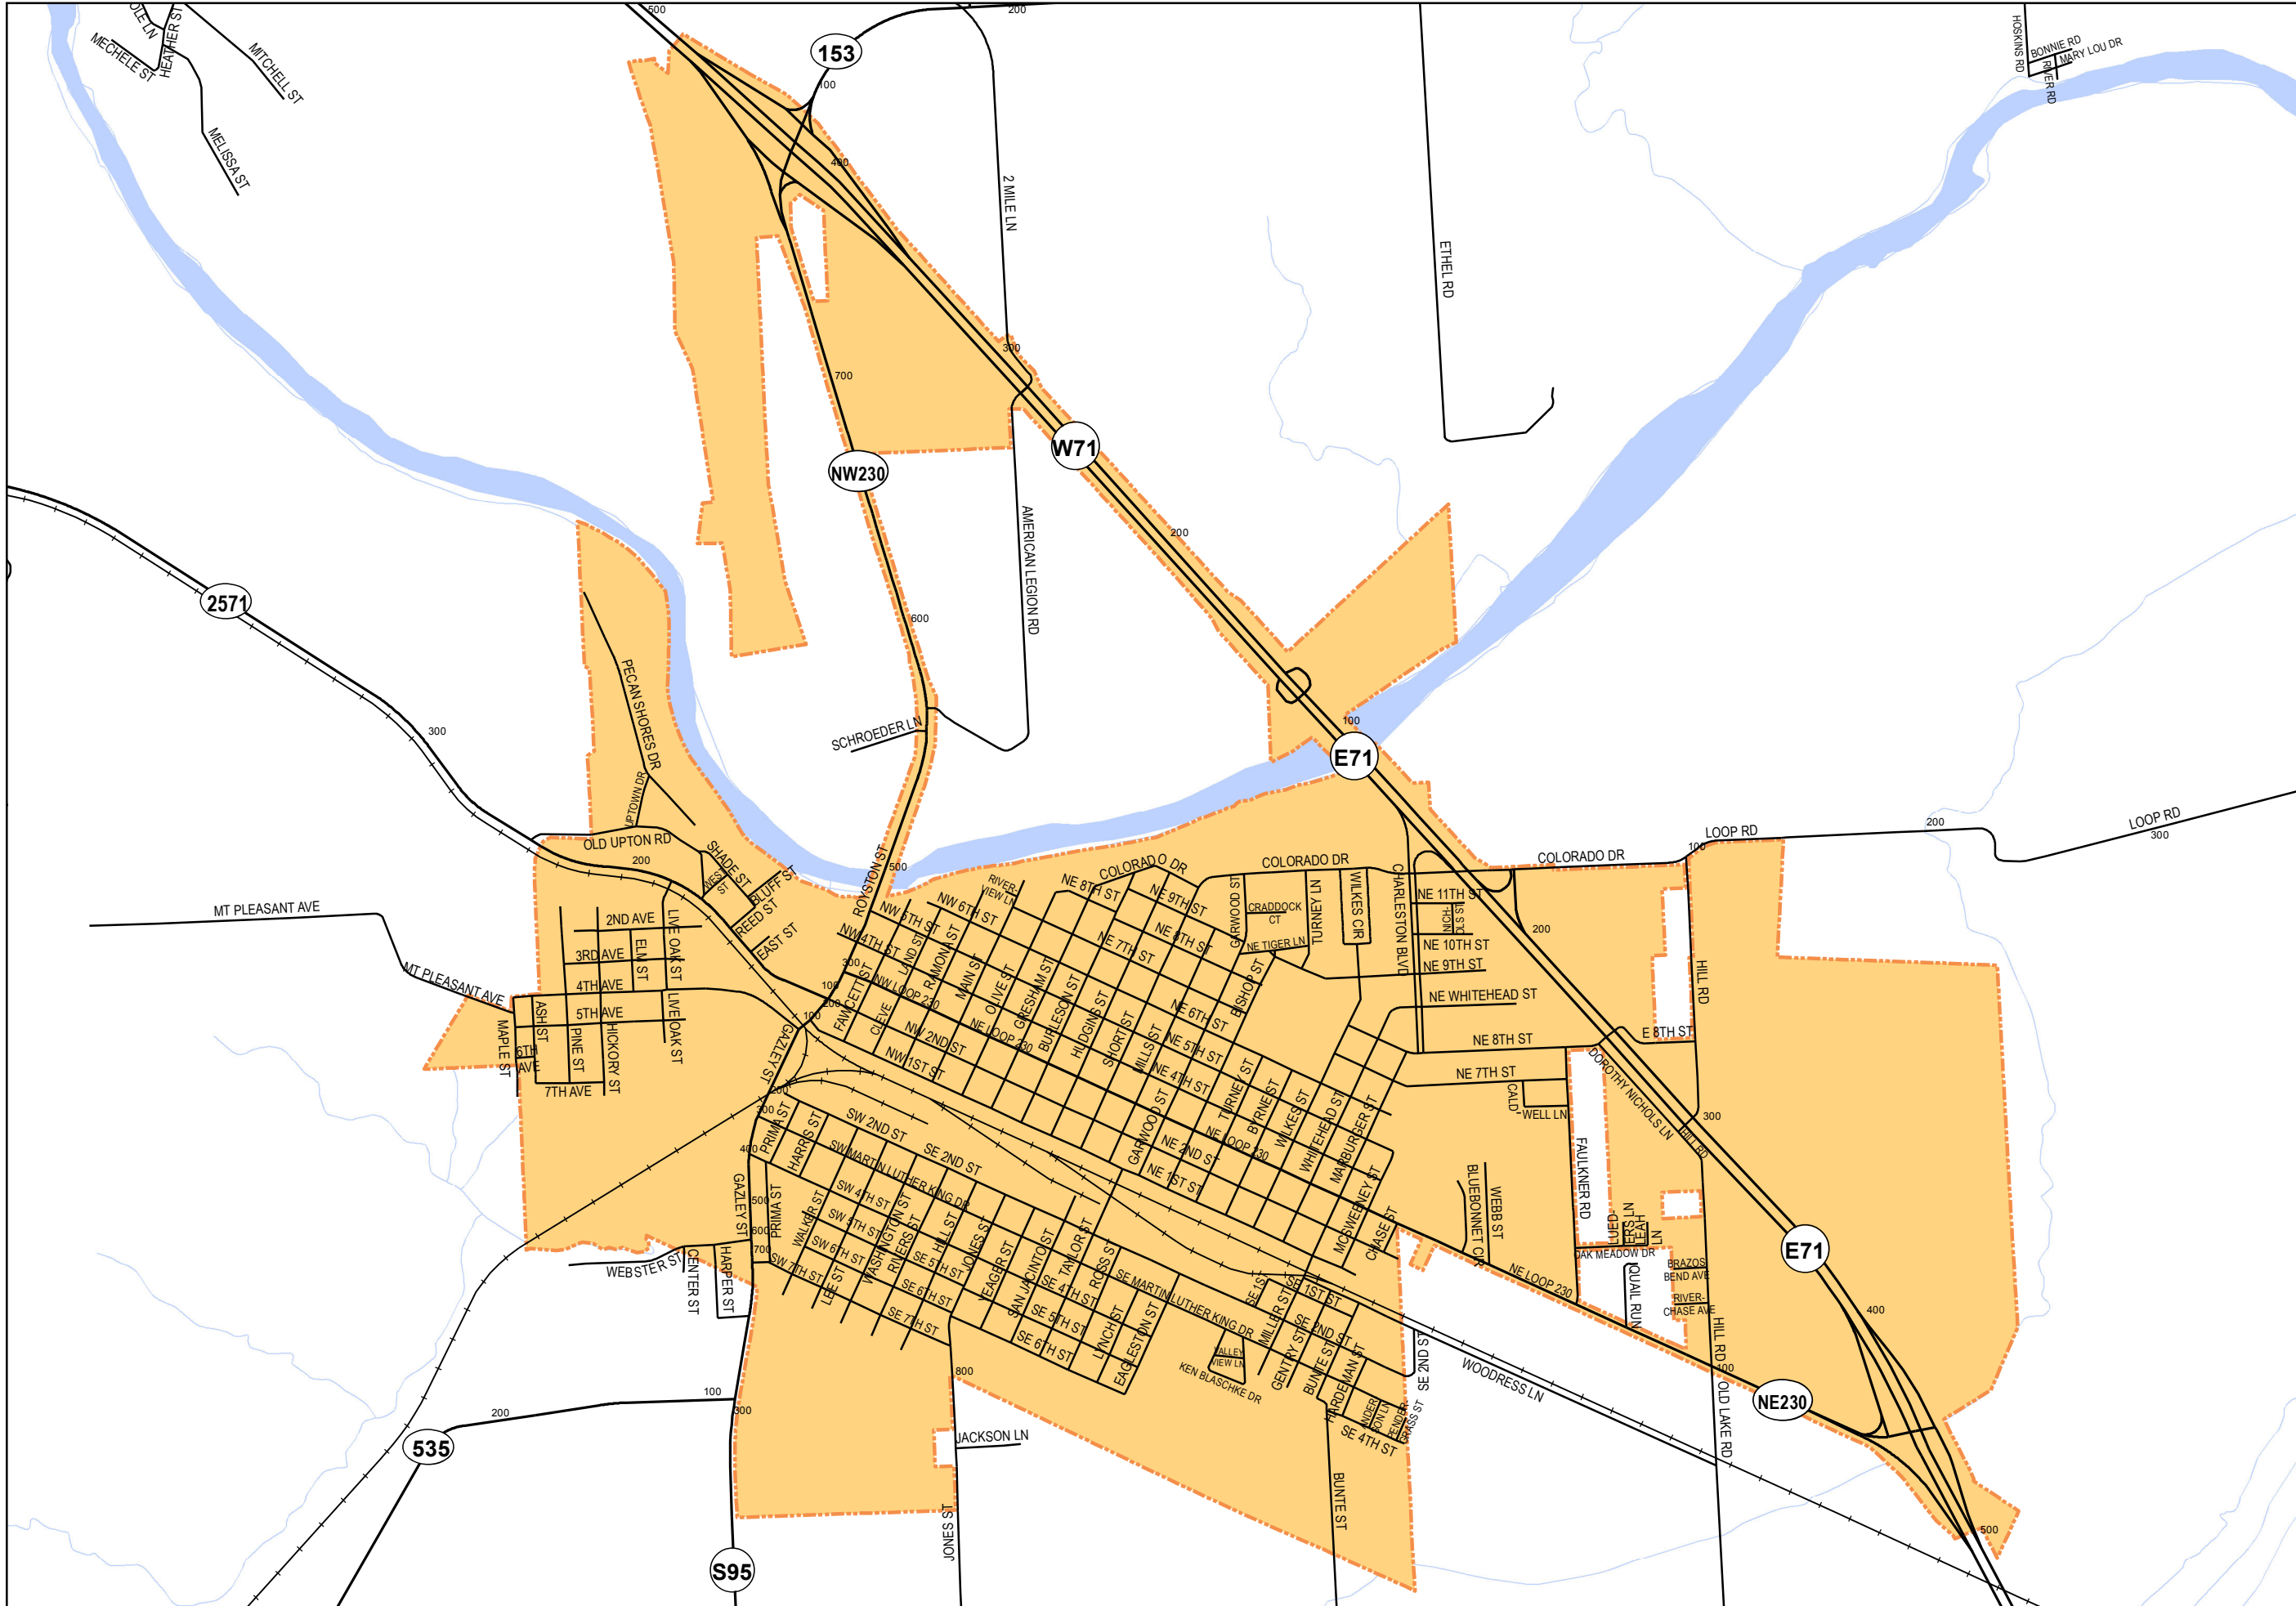

CITY OF SMITHVILLE

 City Limit

Map Created:
03/27/2017

DISCLAIMER: Bastrop County provides this map "as is" and assumes no liability for its completeness or accuracy. This map is intended as a general representation only and is in no way to be used as survey grade information.