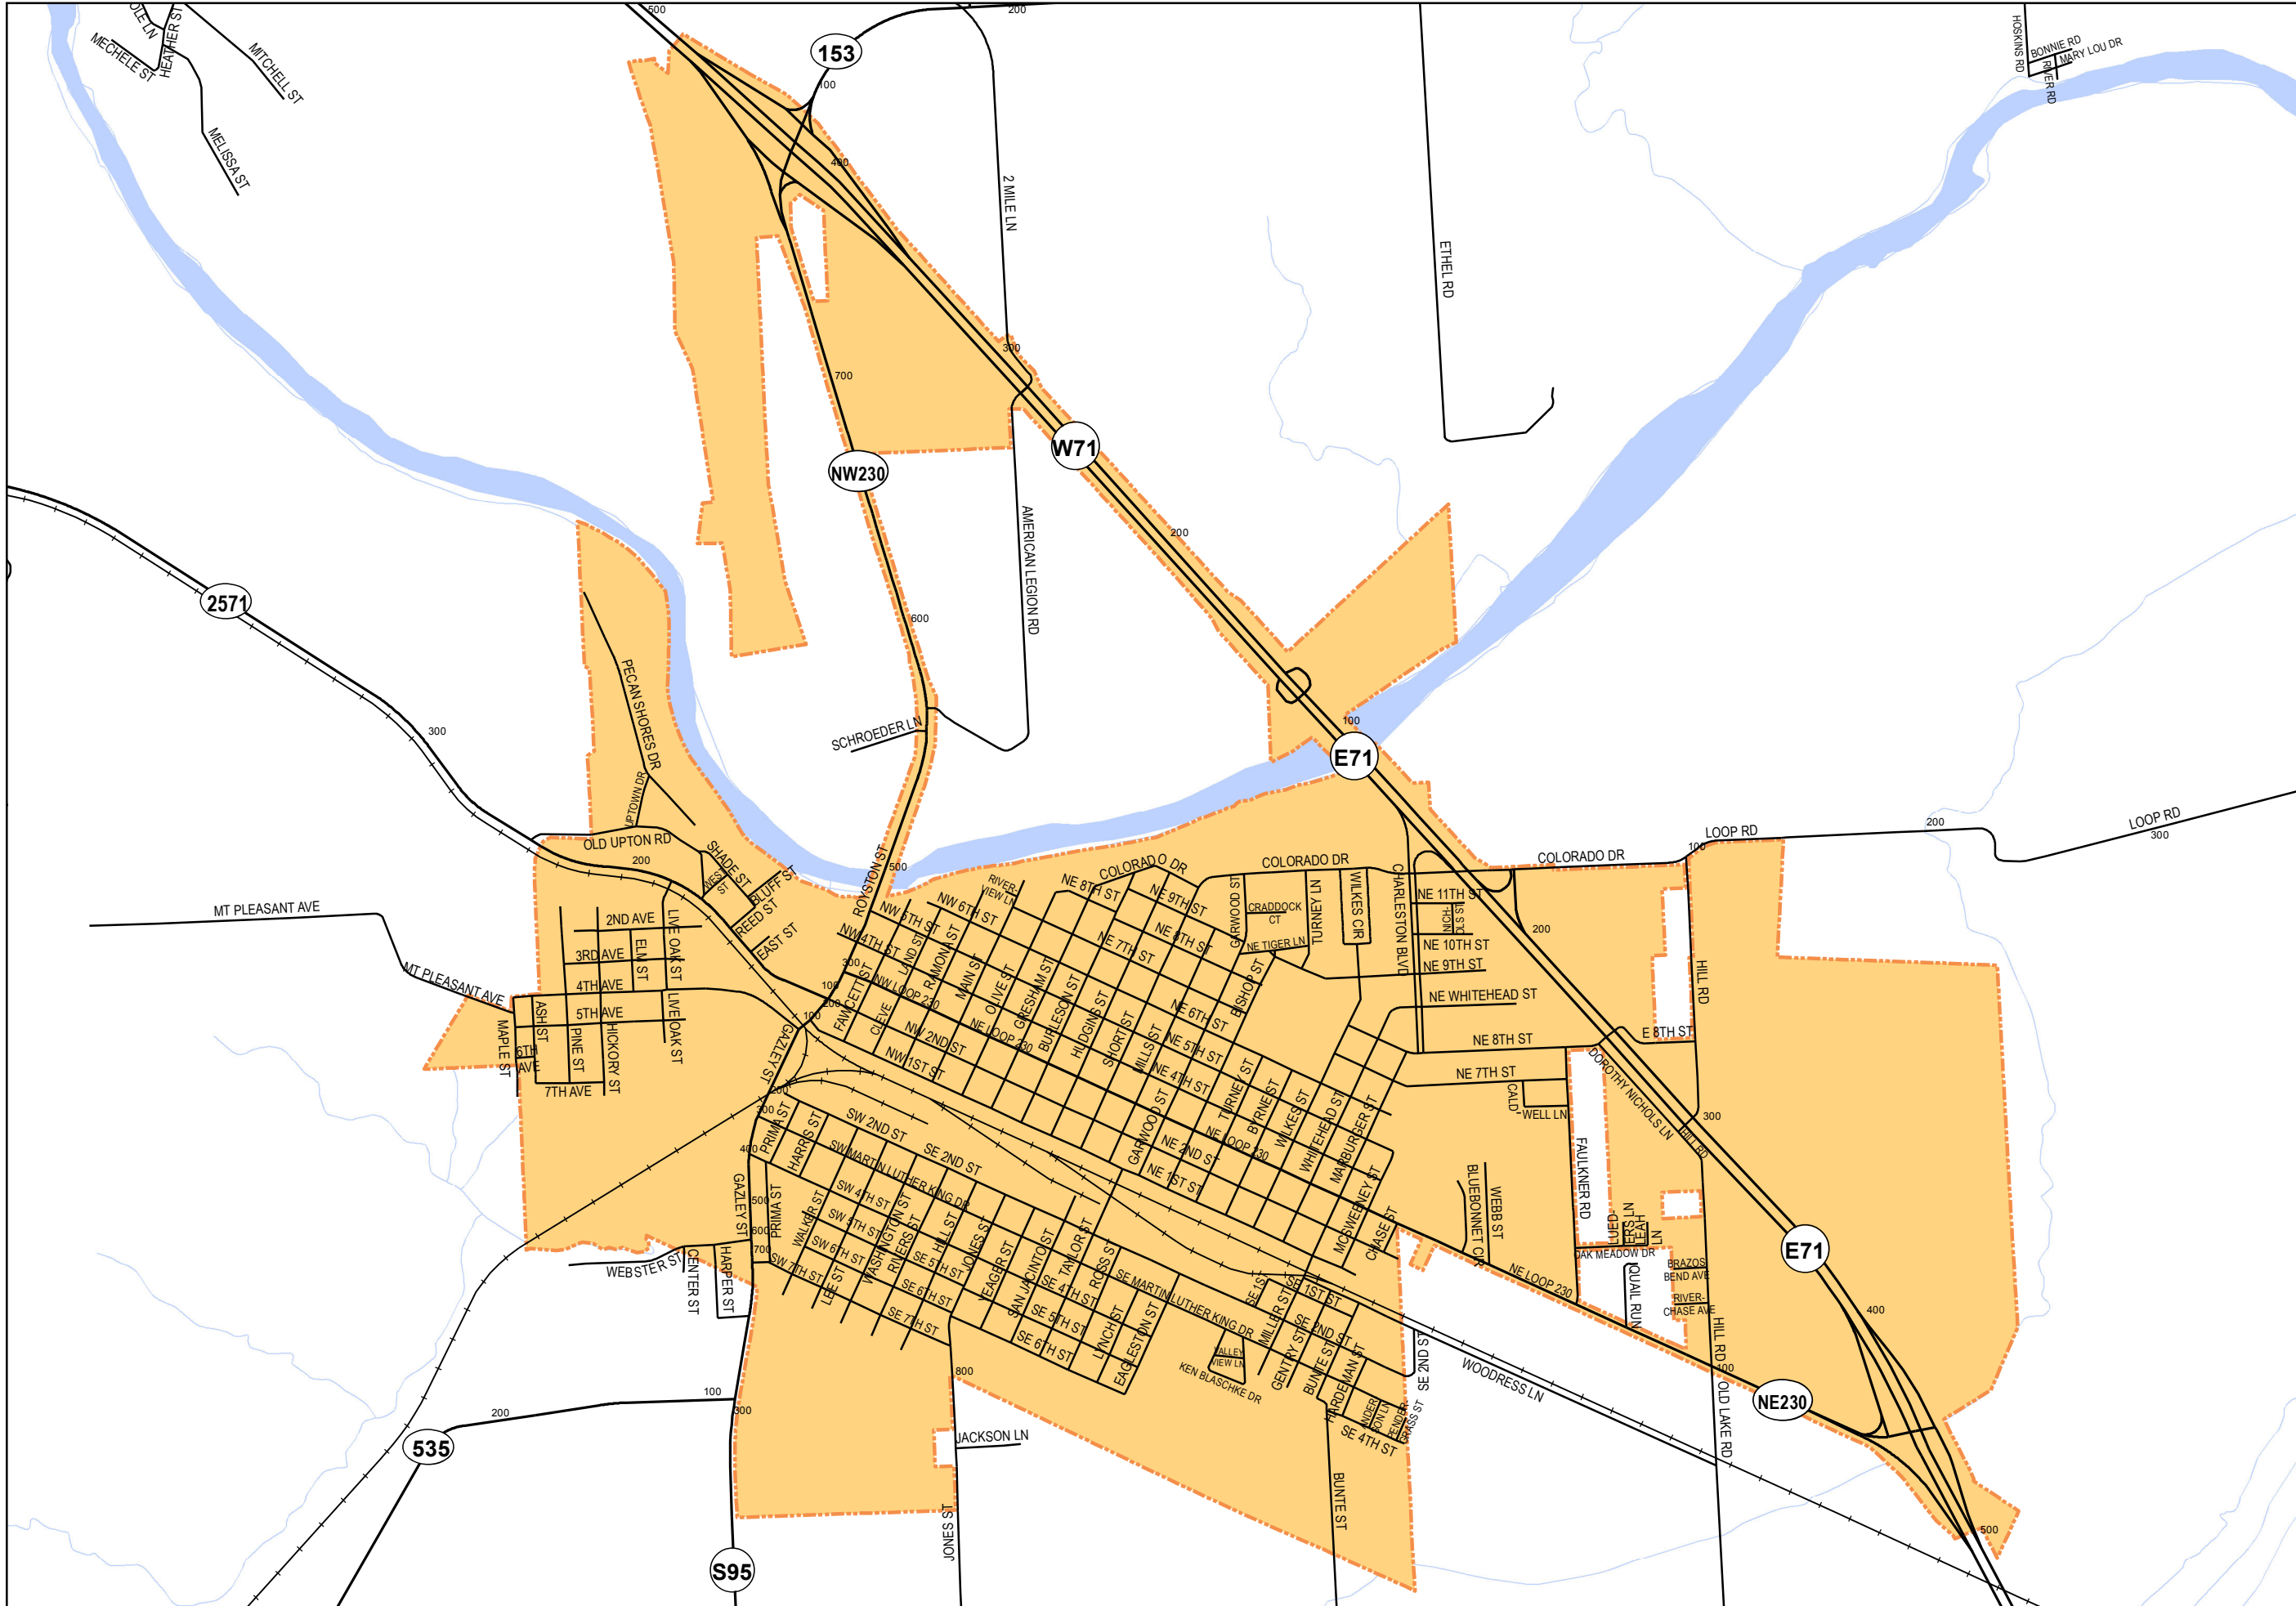

# CITY OF SMITHVILLE

 City Limit

Map Created:  
03/27/2017

DISCLAIMER: Bastrop County provides this map "as is" and assumes no liability for its completeness or accuracy. This map is intended as a general representation only and is in no way to be used as survey grade information.