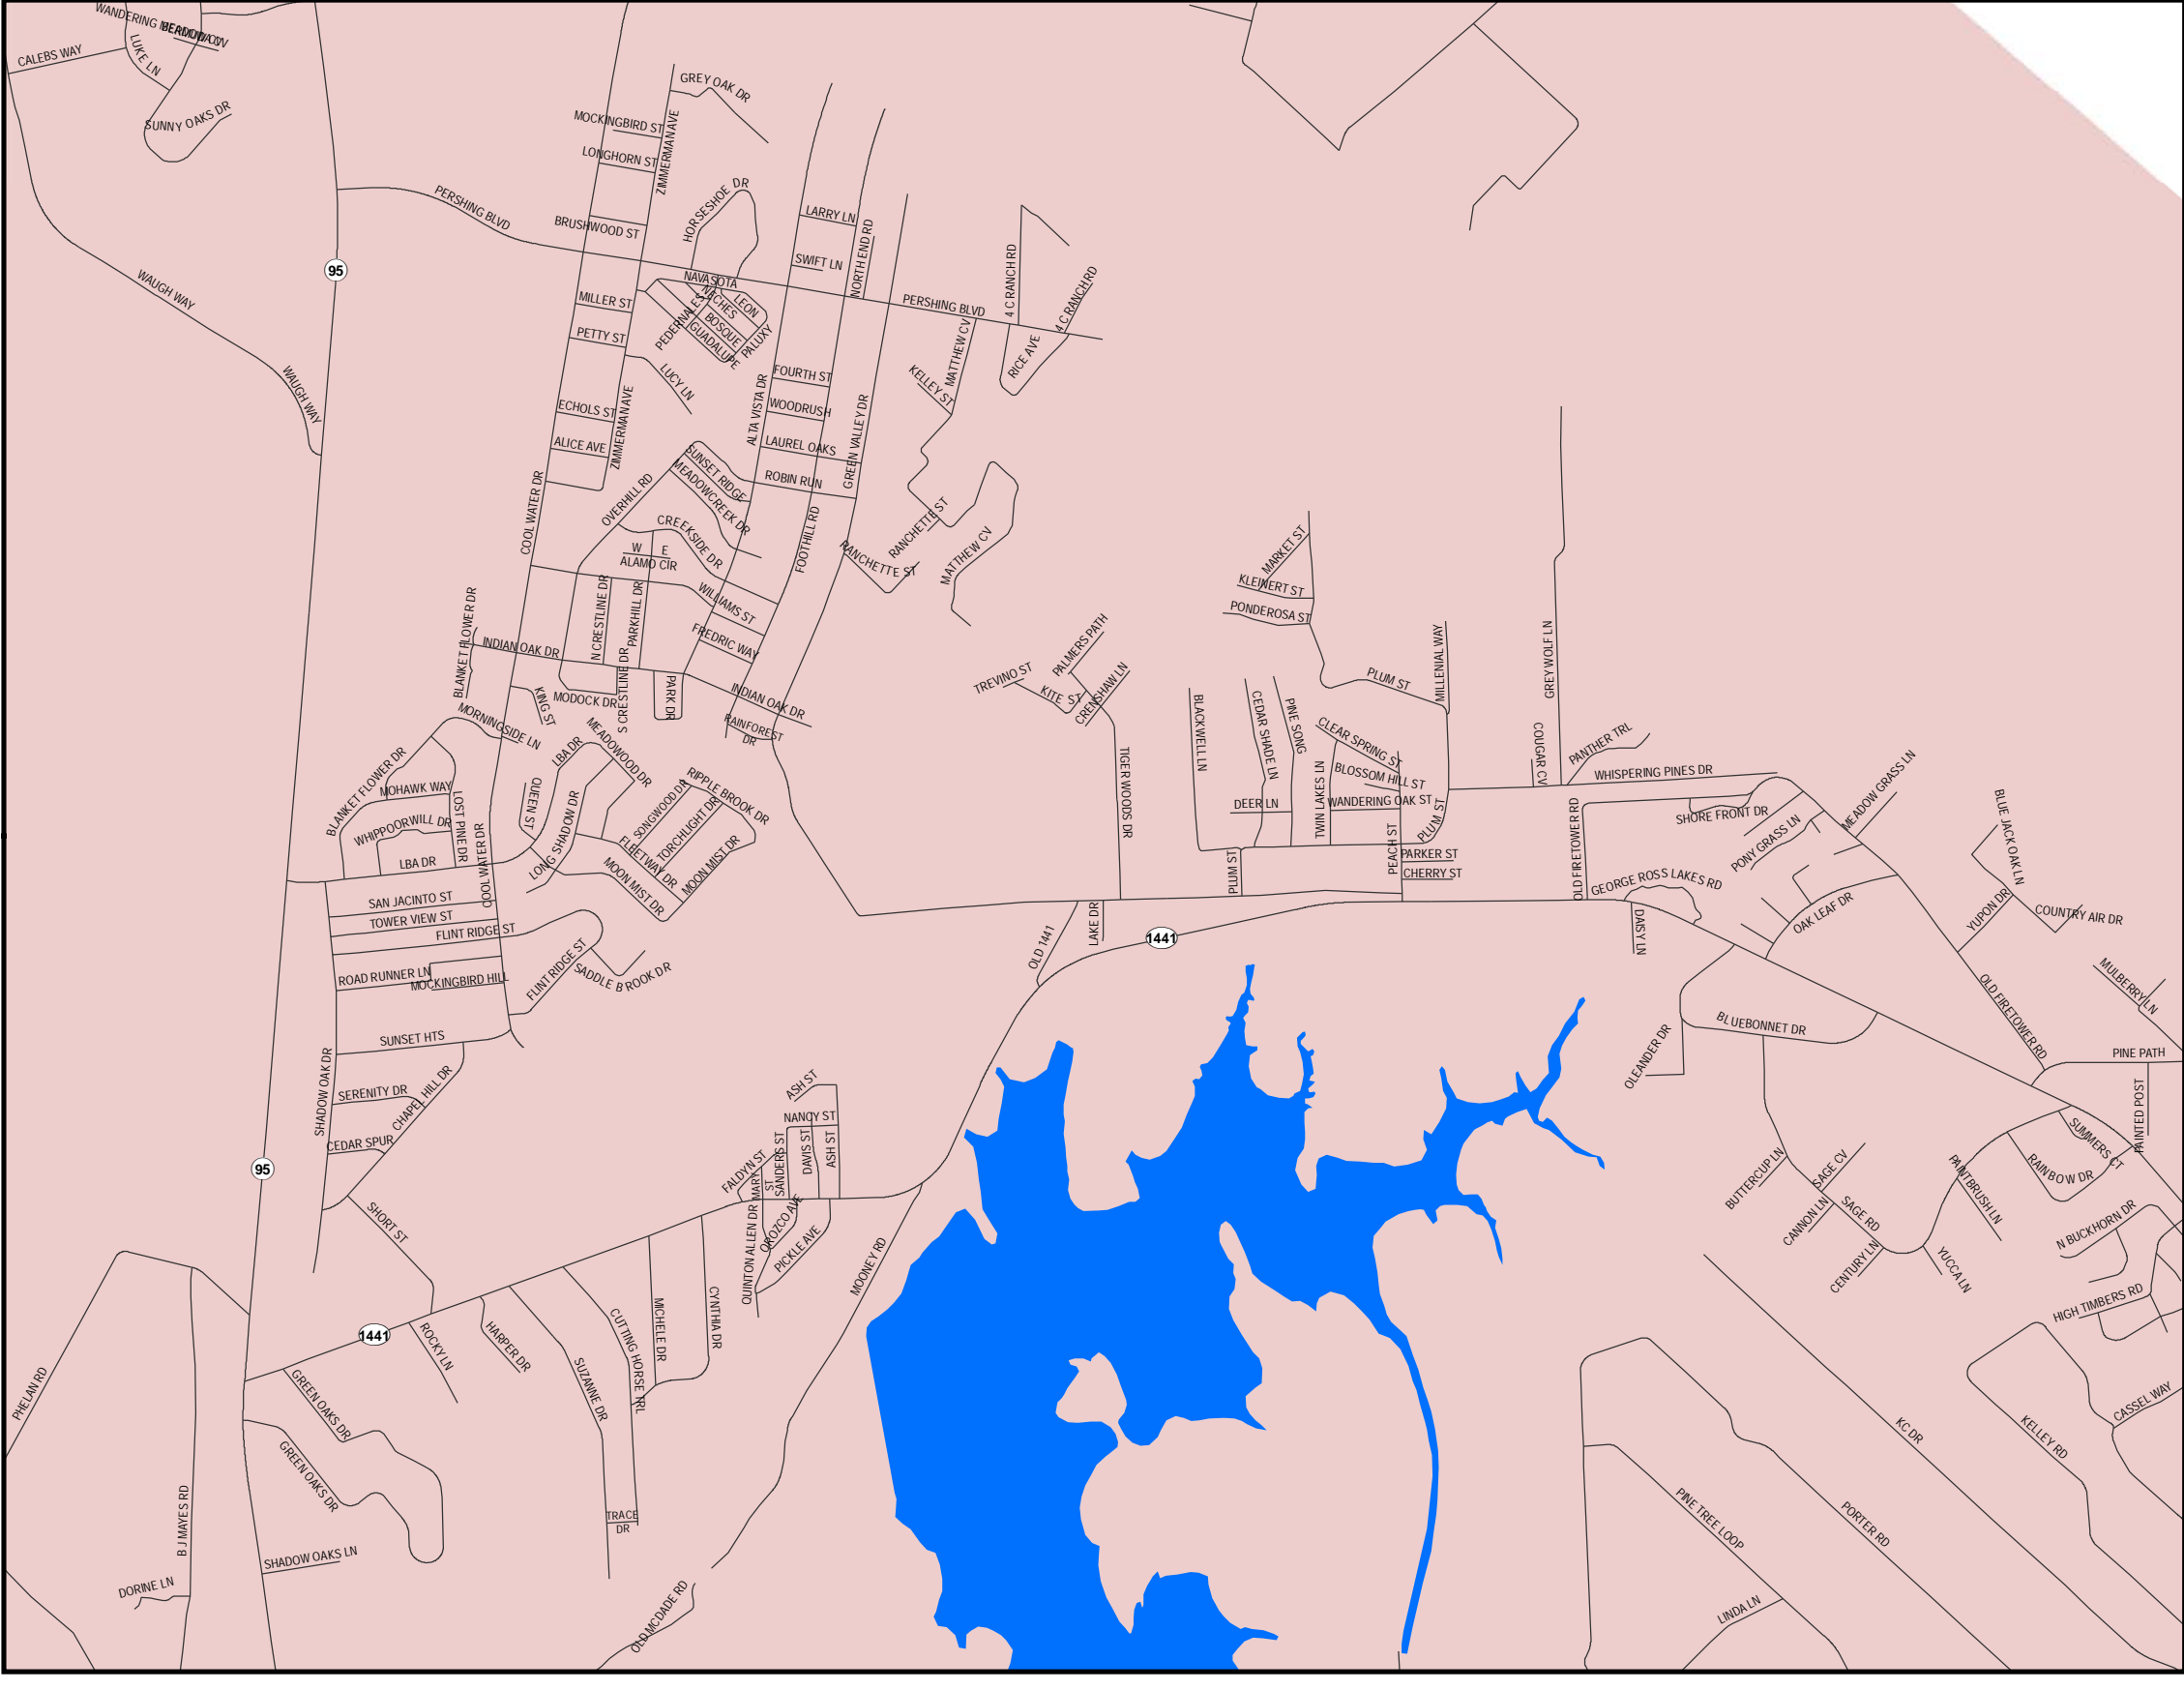

LAKE BASTROP ACRES AREA