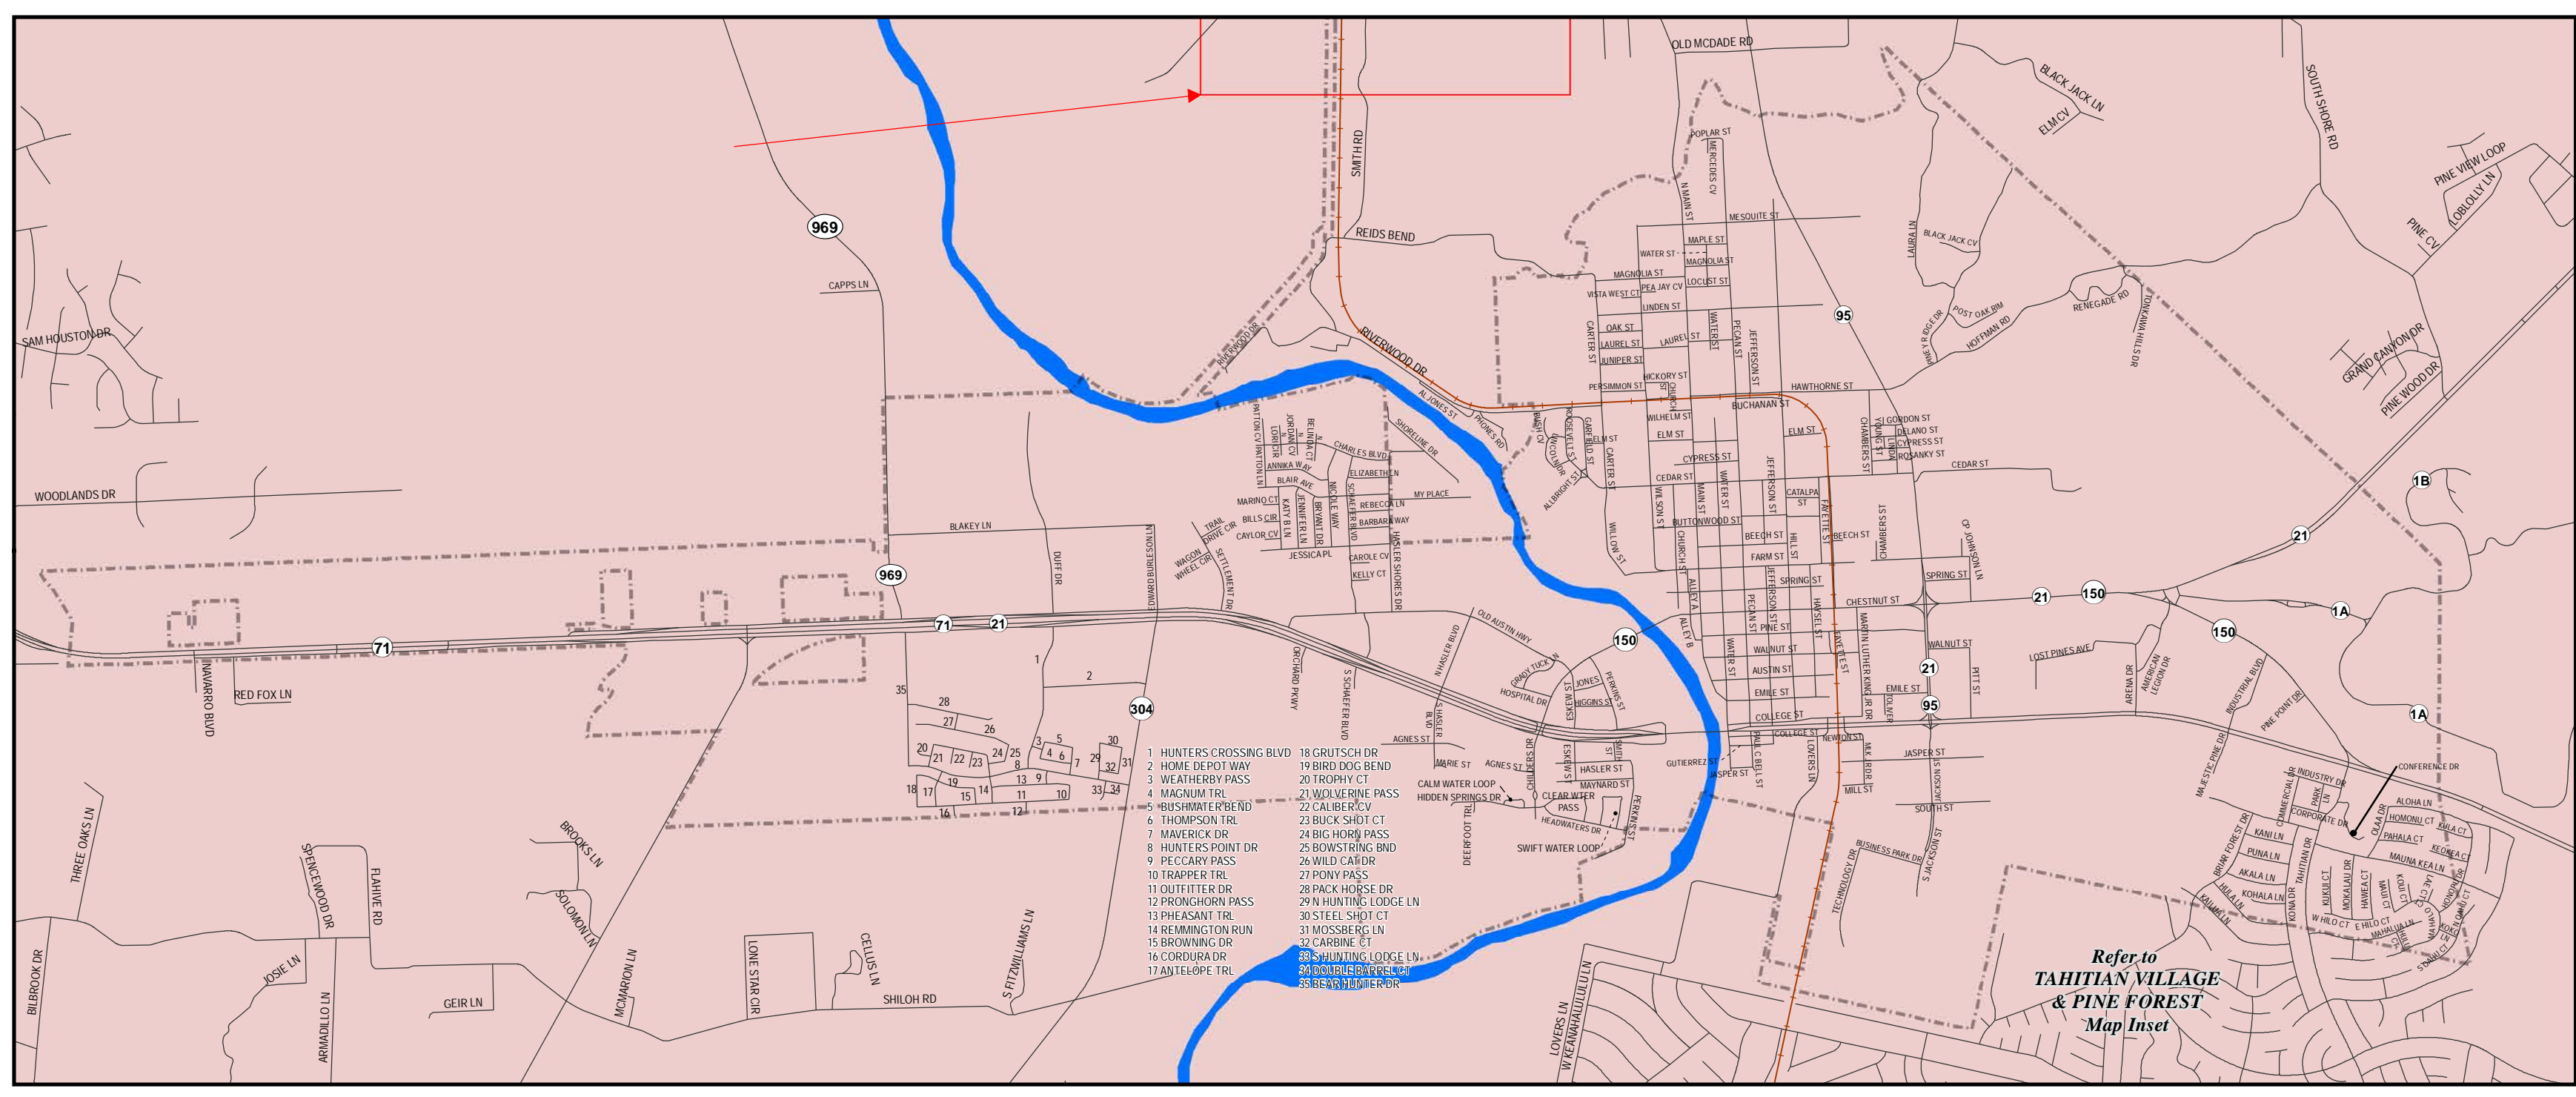

CITY OF BASTROP