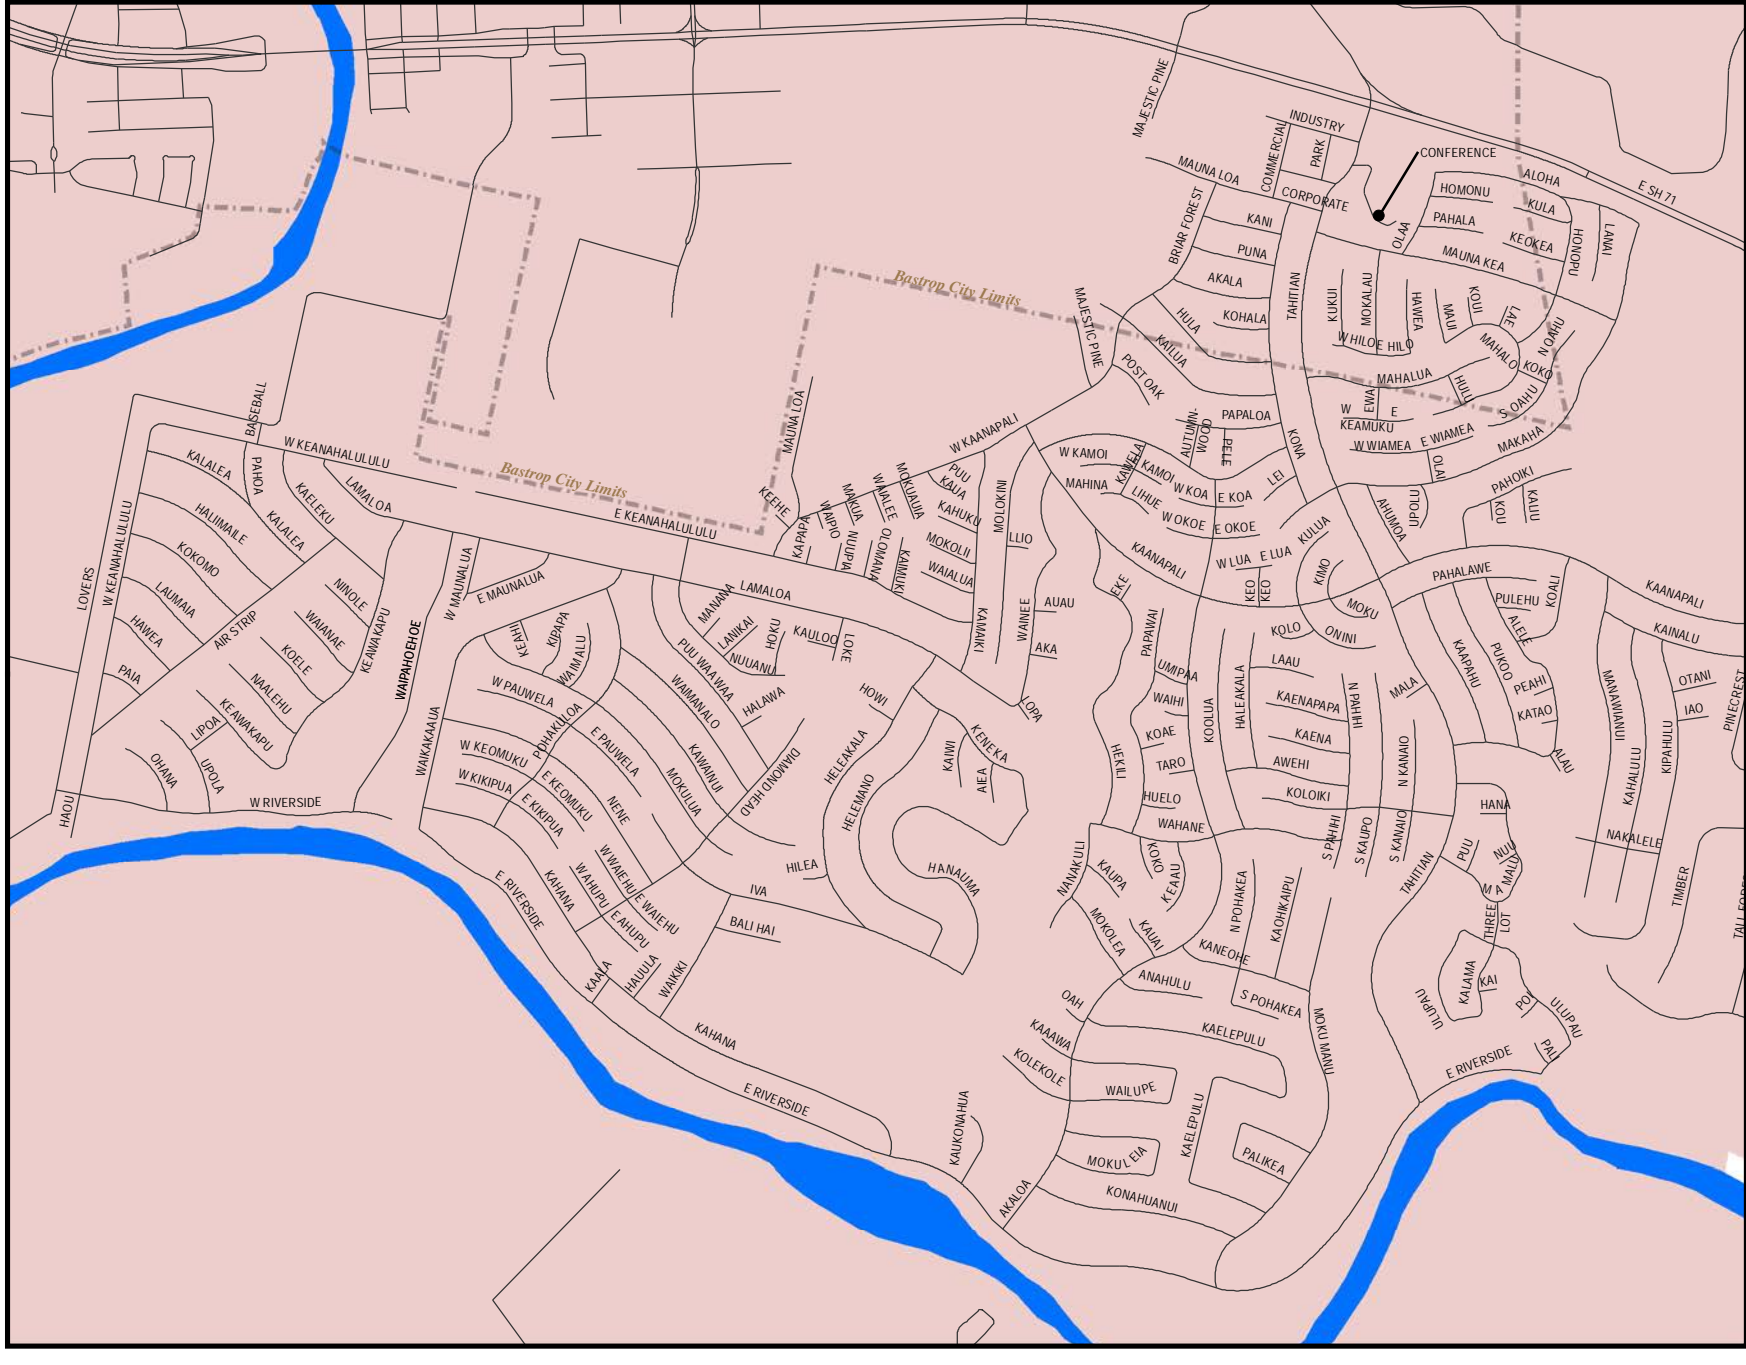

TAHITIAN VILLAGE