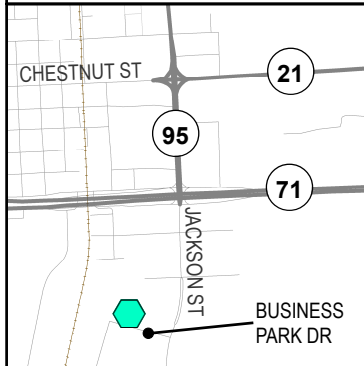

## Legend

- Roadway
- Railroad
- River

Bastrop County, TX

**Animal Control**  
589 Cool Water Dr, Bastrop

**Cedar Creek Annex**  
5785 FM 535, Cedar Creek

**Community Center**  
15 American Legion Dr, Bastrop

**Dept. Public Safety**  
305 Eskew St., Bastrop

**Elgin Annex**  
1125 Dildy Dr, Elgin

**Grady Tuck Building**  
104 Loop 150 West, Bastrop

**Law Enforcement Center**  
200 Jackson St., Bastrop

**Mike Fisher Building**  
1501 Business Park Dr., Bastrop

**Smithville Annex**  
1624 NE Loop 230, Smithville

**Tax Assessor/Dev. Servs.**  
211 Jackson St., Bastrop

**Precinct 1 Barn**  
601 Cool Water Dr., Bastrop

**Precinct 2 Barn**  
911 SE MLK Dr., Smithville

**Precinct 3 Barn**  
192 Fohn Rd., Red Rock

**Precinct 4 Barn**  
1133 Dildy Dr., Elgin