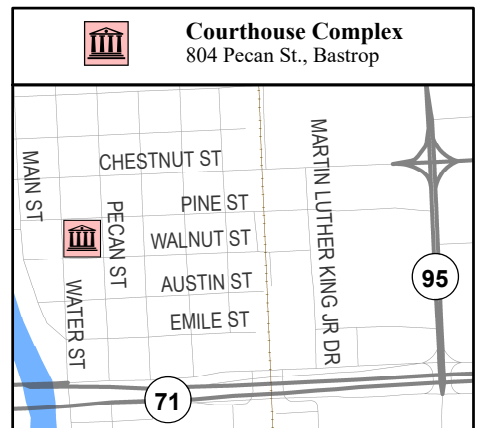

# BASTROP COUNTY OFFICE LOCATIONS

<b>Courthouse Complex</b> 804 Pecan St., Bastrop	<b>Animal Control</b> 589 Cool Water Dr, Bastrop	<b>Grady Tuck Building</b> 104 Loop 150 West, Bastrop
<b>Precinct 1 Barn</b> 601 Cool Water Dr., Bastrop	<b>Cedar Creek Annex</b> 5785 FM 535, Cedar Creek	<b>Law Enforcement Center</b> 200 Jackson St., Bastrop
<b>Precinct 2 Barn</b> 911 SE MLK Dr., Smithville	<b>Community Center</b> 15 American Legion Dr, Bastrop	<b>Mike Fisher Building</b> 1501 Business Park Dr., Bastrop
<b>Precinct 3 Barn</b> 192 Fohn Rd., Red Rock	<b>Dept. Public Safety</b> 305 Eskew St., Bastrop	<b>Smithville Annex</b> 1624 NE Loop 230, Smithville
<b>Precinct 4 Barn</b> 1133 Dildy Dr., Elgin	<b>Elgin Annex</b> 1125 Dildy Dr, Elgin	<b>Tax Assessor/Dev. Servs.</b> 211 Jackson St., Bastrop

# BASTROP COUNTY OFFICE LOCATIONS

Map Produced: 4/22/2024

## Legend

- Roadway
- Railroad
- River

Bastrop County, TX

**Animal Control**  
589 Cool Water Dr, Bastrop

**Cedar Creek Annex**  
5785 FM 535, Cedar Creek

**Community Center**  
15 American Legion Dr, Bastrop

**Precinct 3 Barn**  
192 Fohn Rd., Red Rock

**Precinct 4 Barn**  
1133 Dildy Dr., Elgin